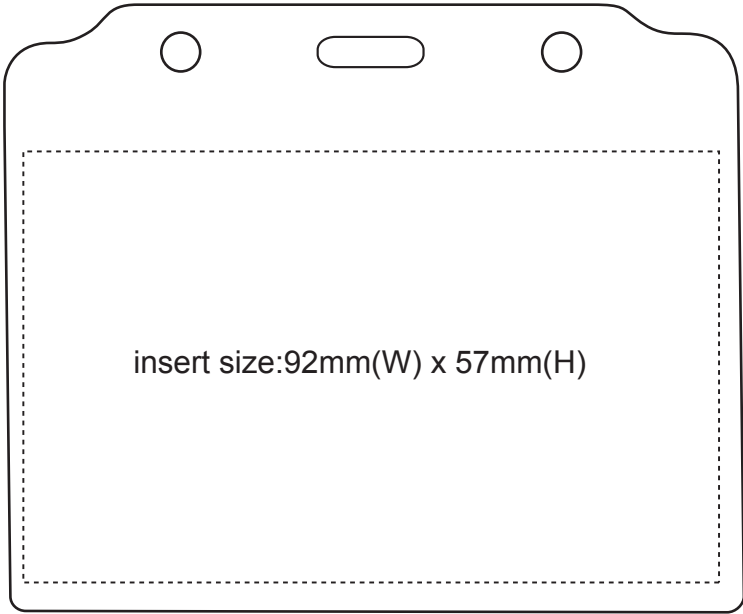

Product: CARD001
Product Size: 97x80mm
Decoration Options: Print

Shown at 100% actual size