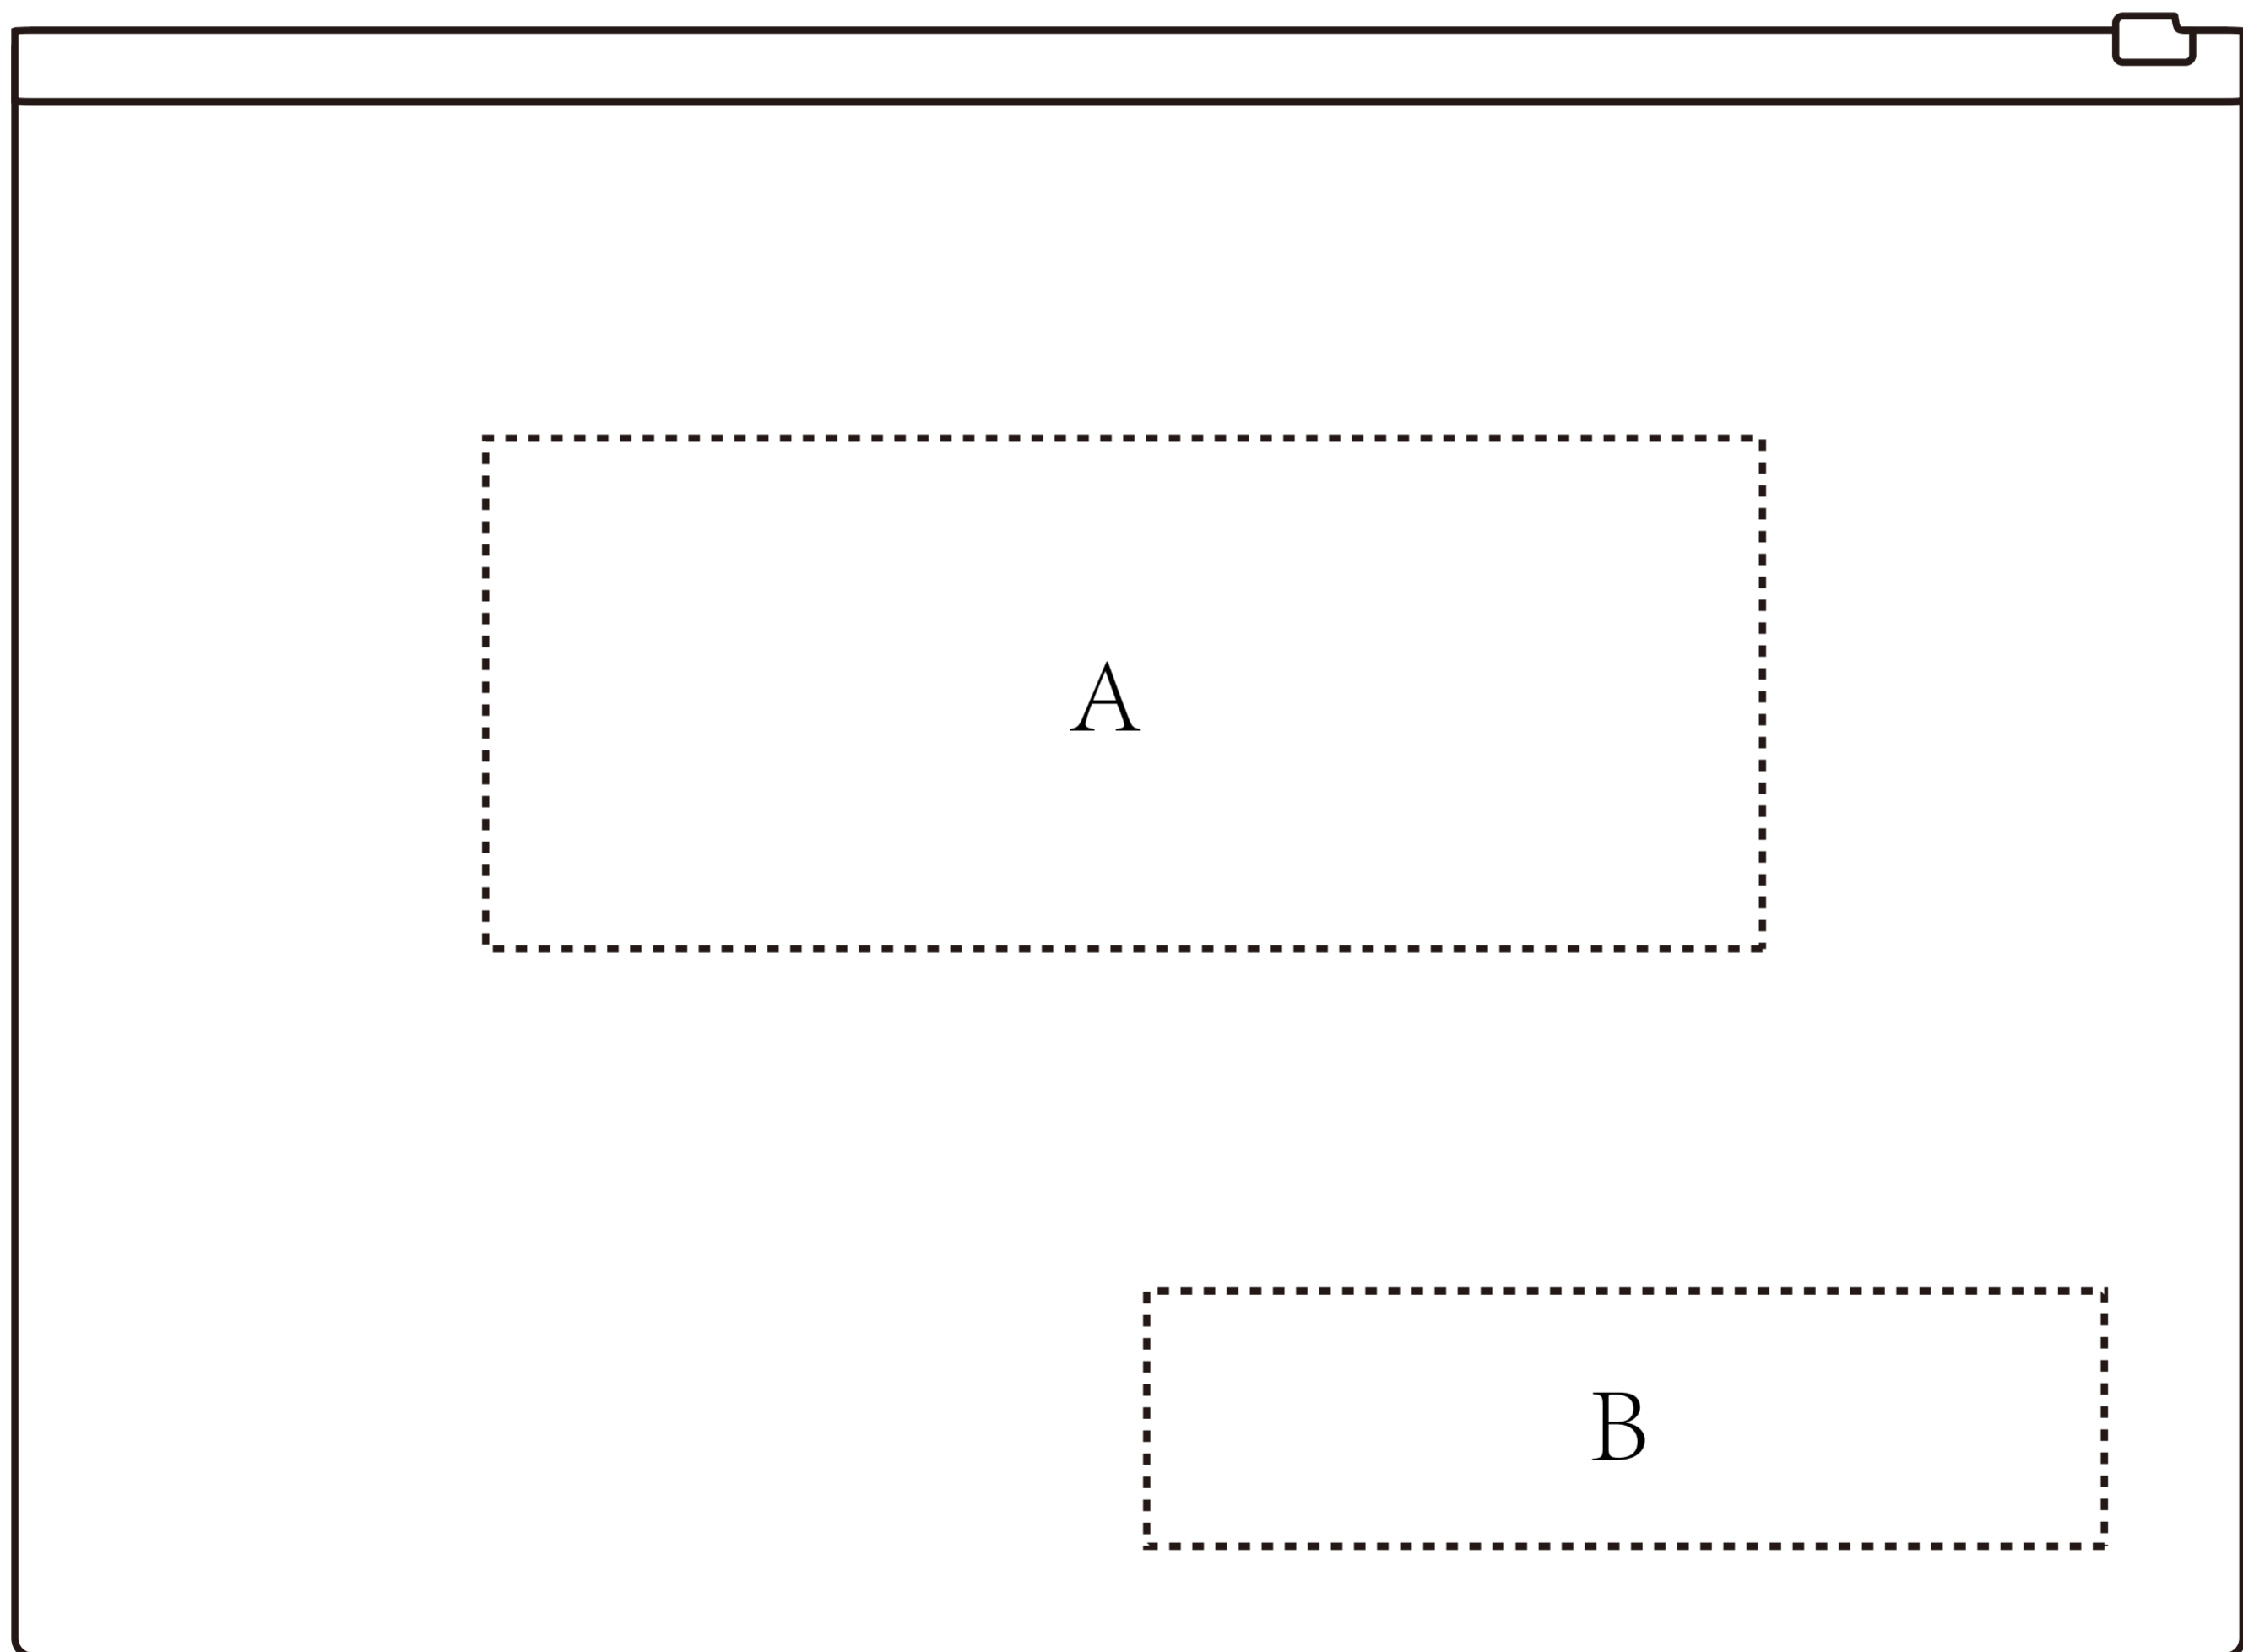

Product: PC1748  
Product Size: 34.9 x 25.7 cm  
Decoration Options: Print

Shown at 100% actual size

Print size: A: 200mm(w) x 80mm(h)

Print size: B: 150mm(w) x 40mm(h)