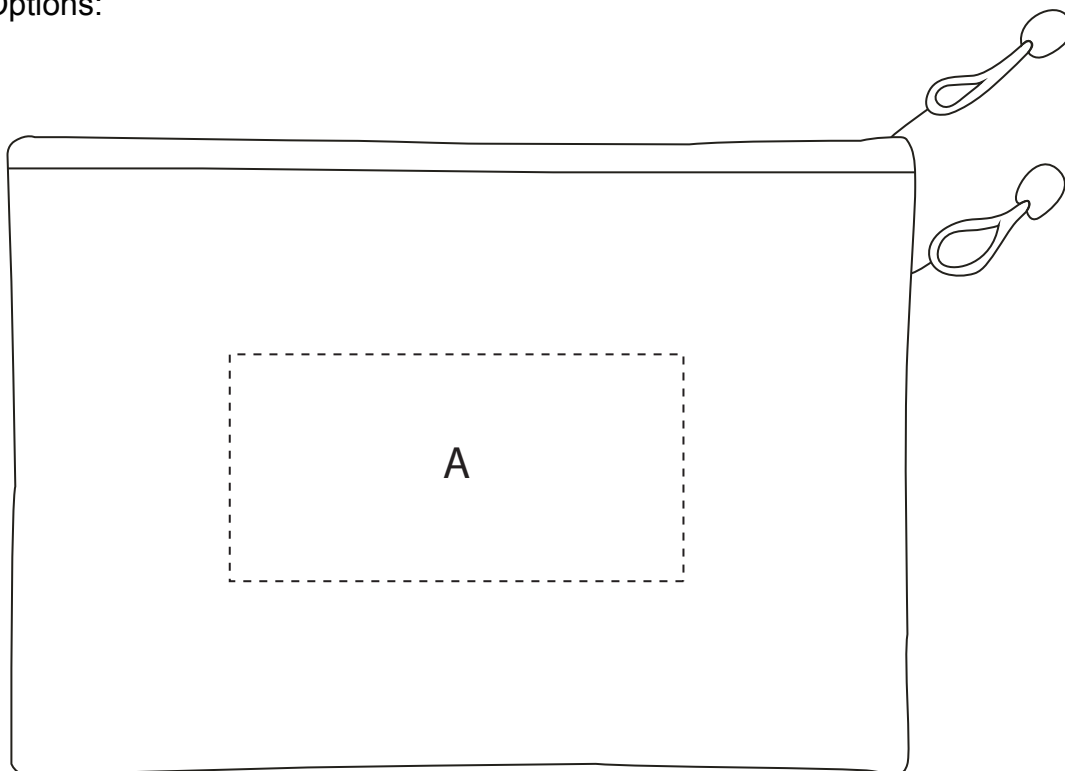

Product: PC4556  
Product Size: 240x170mm  
Decoration Options:

A: Print size: 120mm(w) x 60mm(h)

Shown at 50% actual size