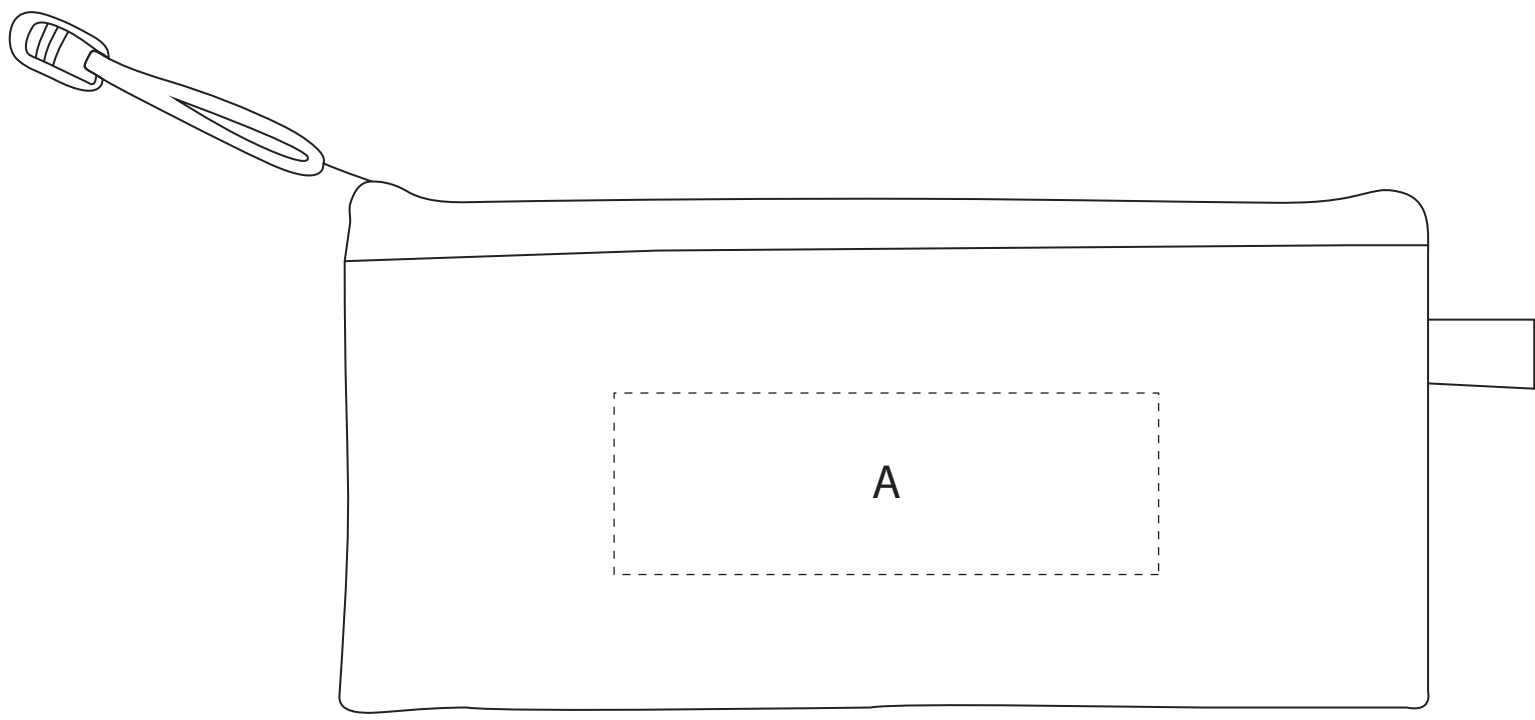

Product: PC4557
Product Size: 240x115mm
Decoration Options:

Shown at 60% actual size
A: Print size: 120mm(w) x40mm(h)