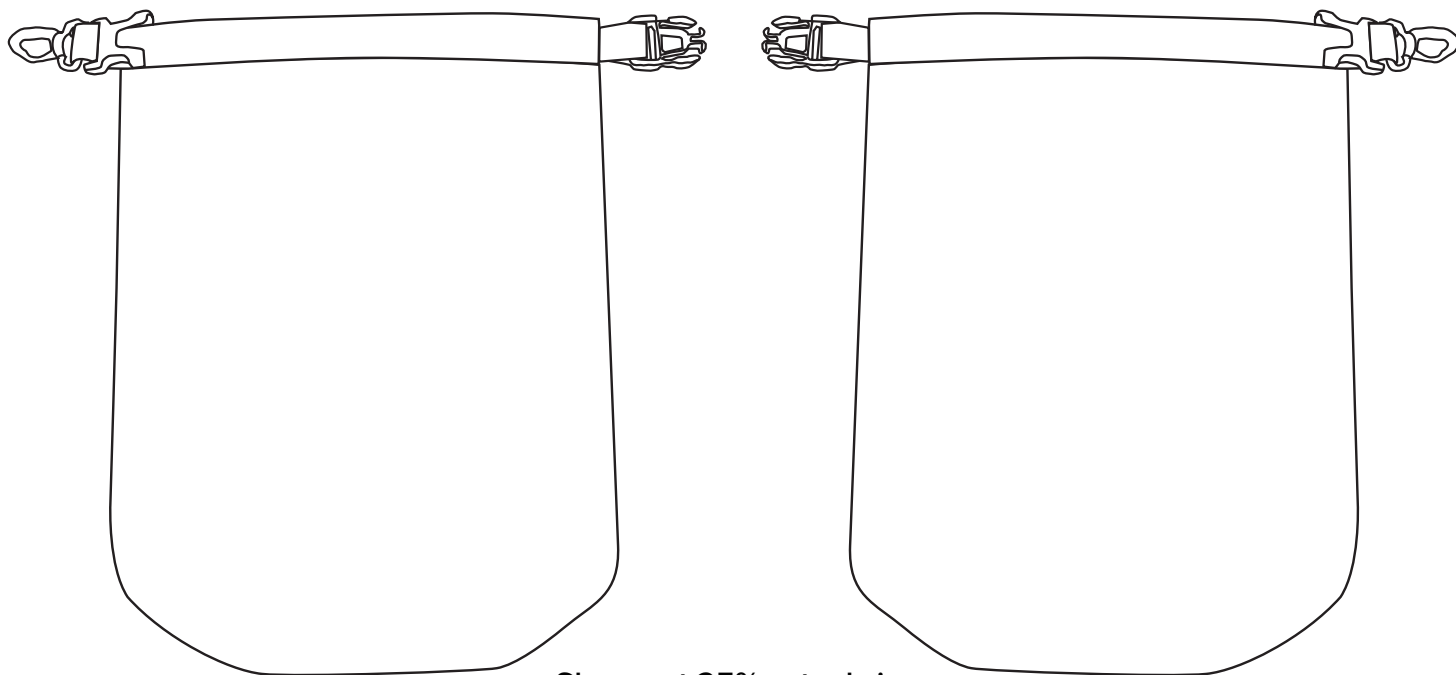

Product: PC4569
Product Size: 280mm(W)x 350mm(H)
Decoration Options: Print

Shown at 25% actual size

Print size: 280mm(W) x 340mm(H)
Shown at 30% actual size

— Knife line
— Bleed line