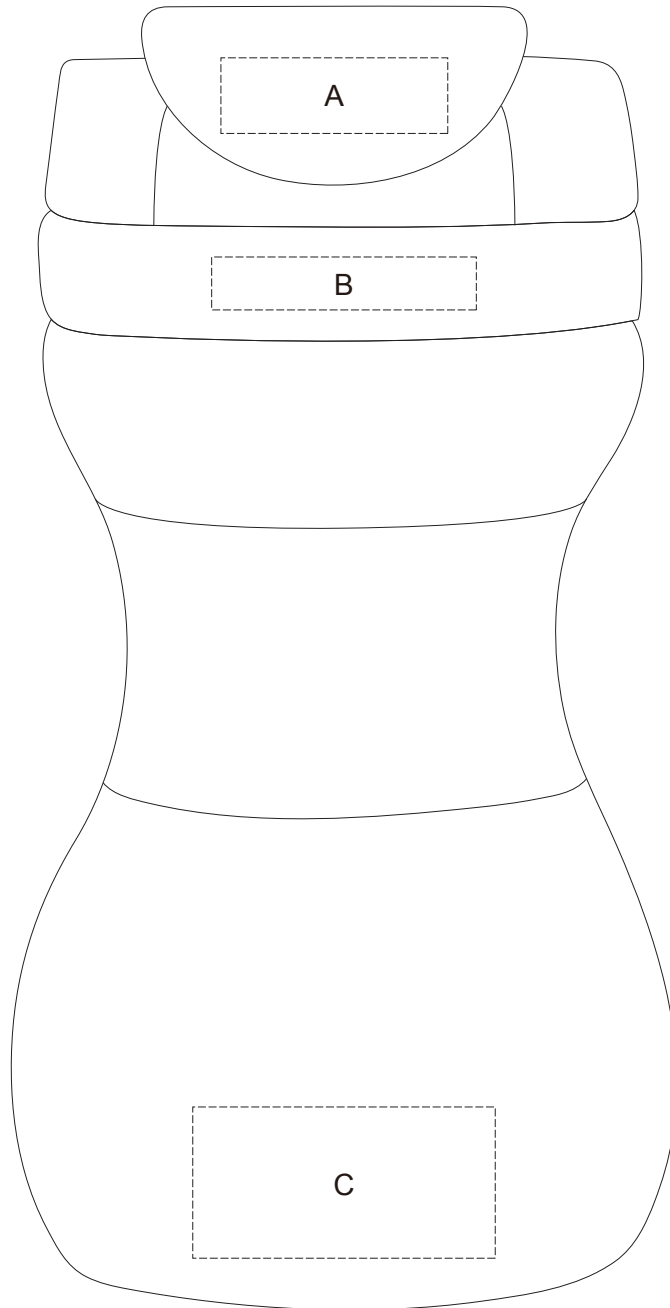

Product: PCD032
Product Size: 88mm(dia) x 165mm(H)
Decoration Options: Print

Shown at 100% actual size

A:Print size: 30mm(w) x 10mm(h)

B:Print size: 35mm(w) x 7mm(h)

C:Print size: 40mm(w) x 20mm(h)