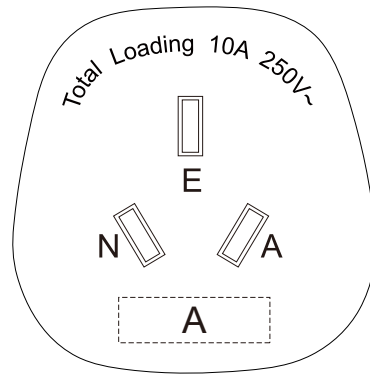

Product: PCH031  
Product Size: 48\*48\*51mm  
Decoration Options: Print

Front

A:Print size:20mm(w) x 6mm(h)

Shown at 100% actual size