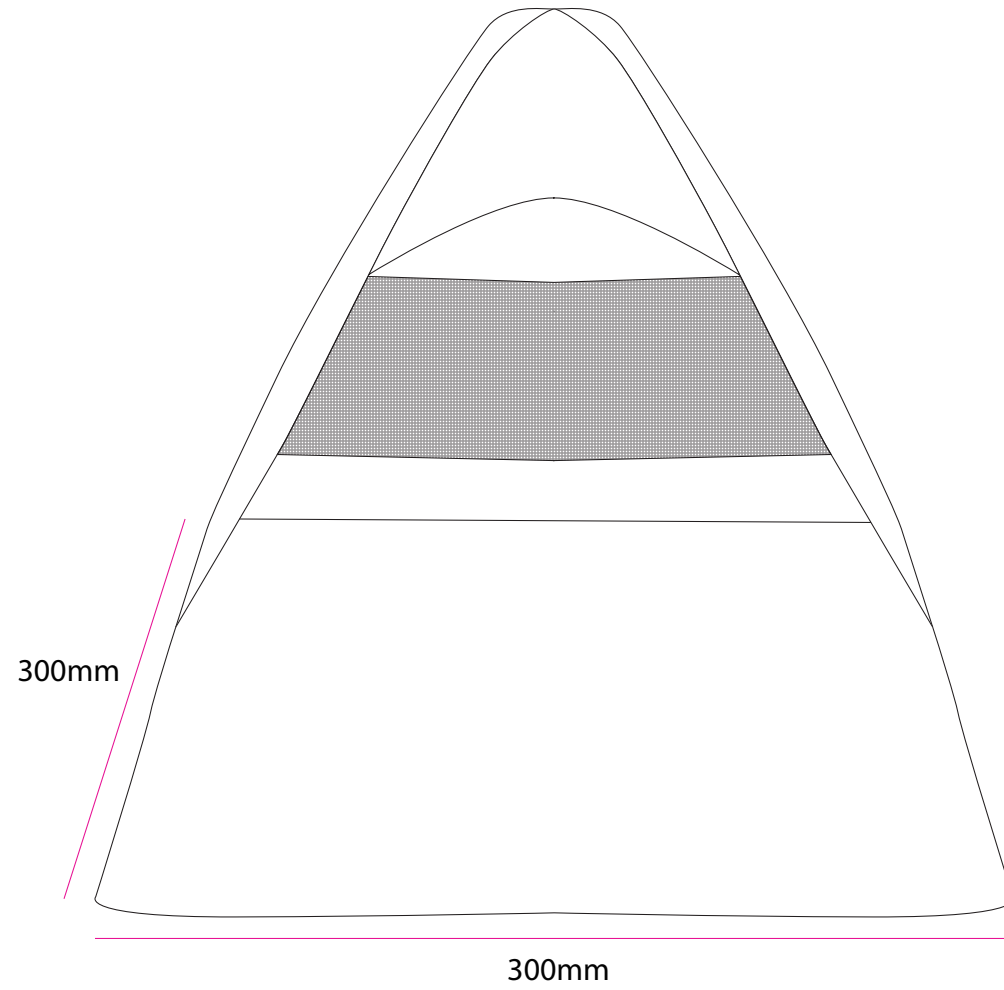

Product: PCH314  
Product Size: 300mm(w) x 300mm(h)  
Decoration Options: Print

Front

Right

Left

Shown at 40% actual size  
Print size:165mm(w) x 206mm(h)