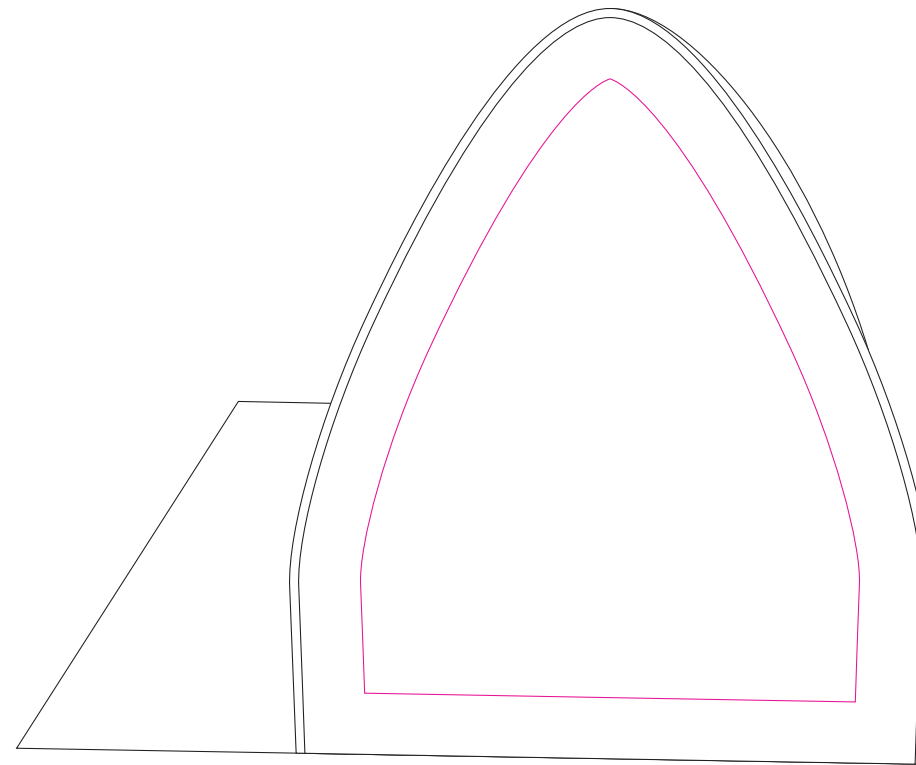

Product: PCH314  
Product Size: 300mm(w) x 300mm(h)  
Decoration Options: Print

Front

Right

Left

Shown at 40% actual size  
Print size:165mm(w) x 206mm(h)