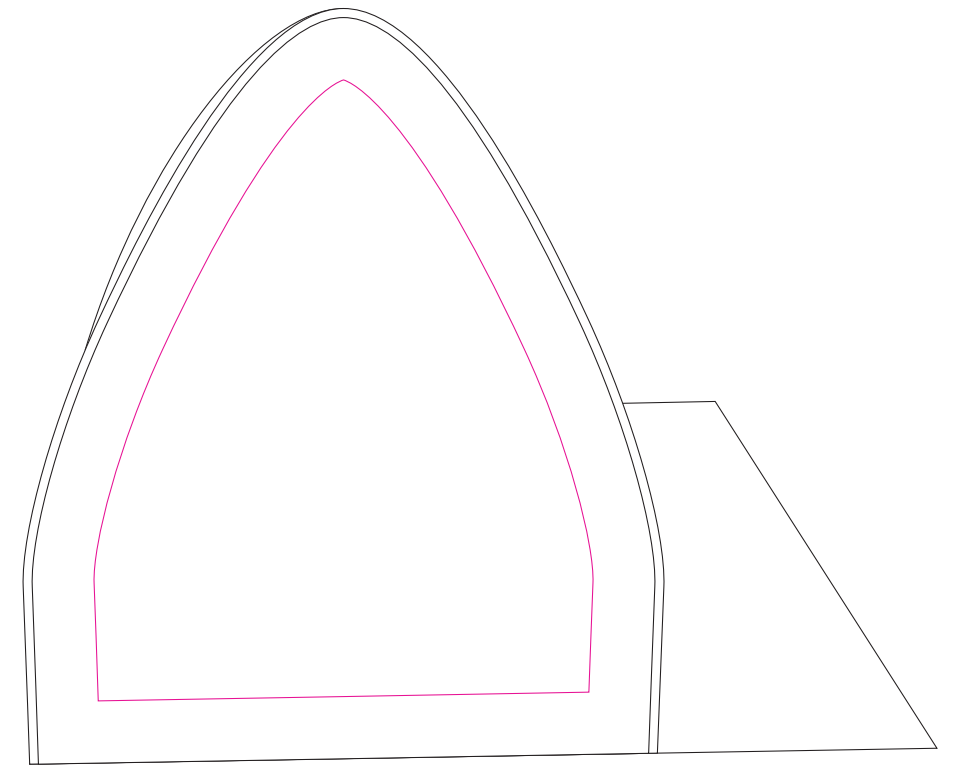

Product: PCH314  
Product Size: 300mm(w) x 300mm(h)  
Decoration Options: Print

Front

Right

Left

Shown at 40% actual size  
Print size:165mm(w) x 206mm(h)