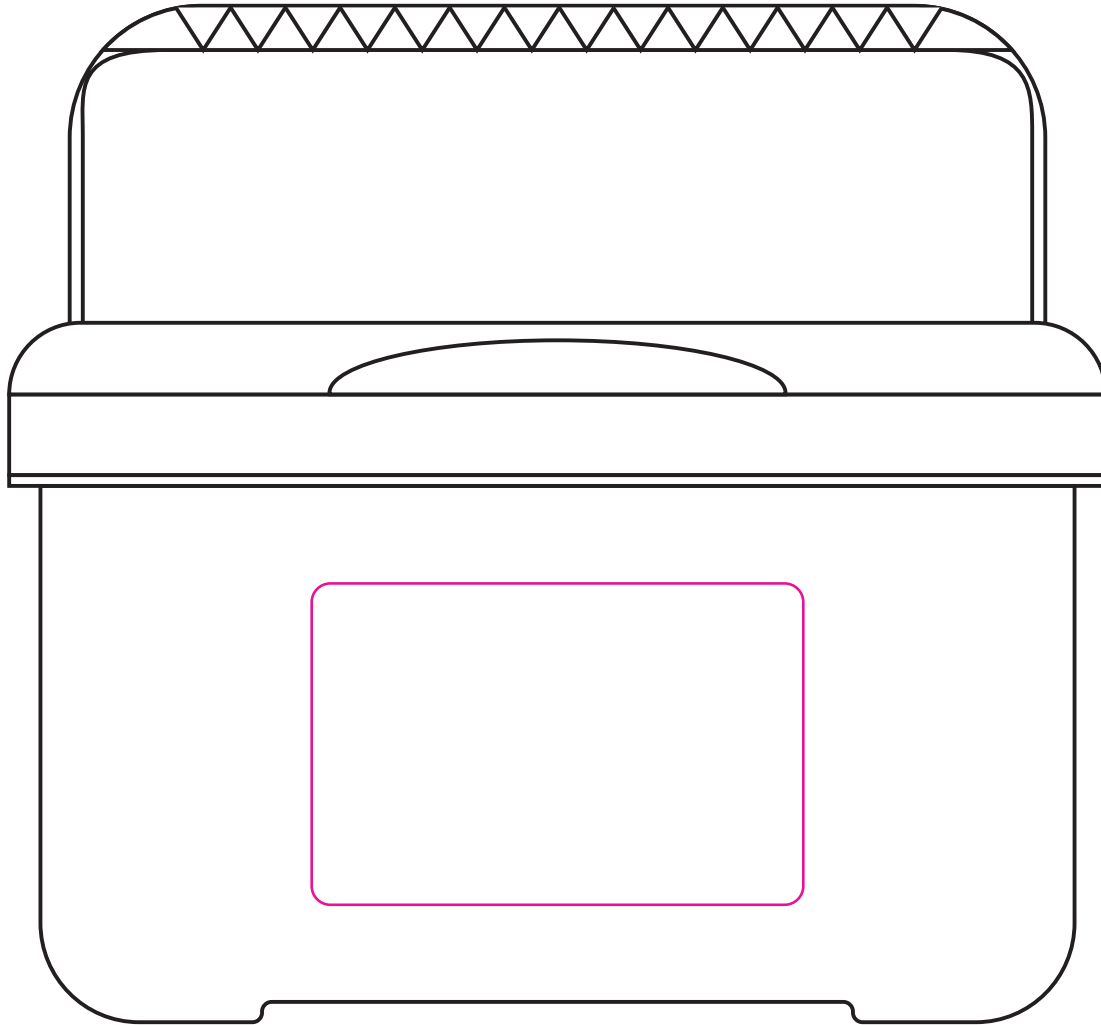

Product: PCH315
Product Size: 290mm(w) x 185mm(h) x 210mm(d)
Decoration Options: Print

6L

Shown at 50% actual size
Print size:130mm(w) x 85mm(h)