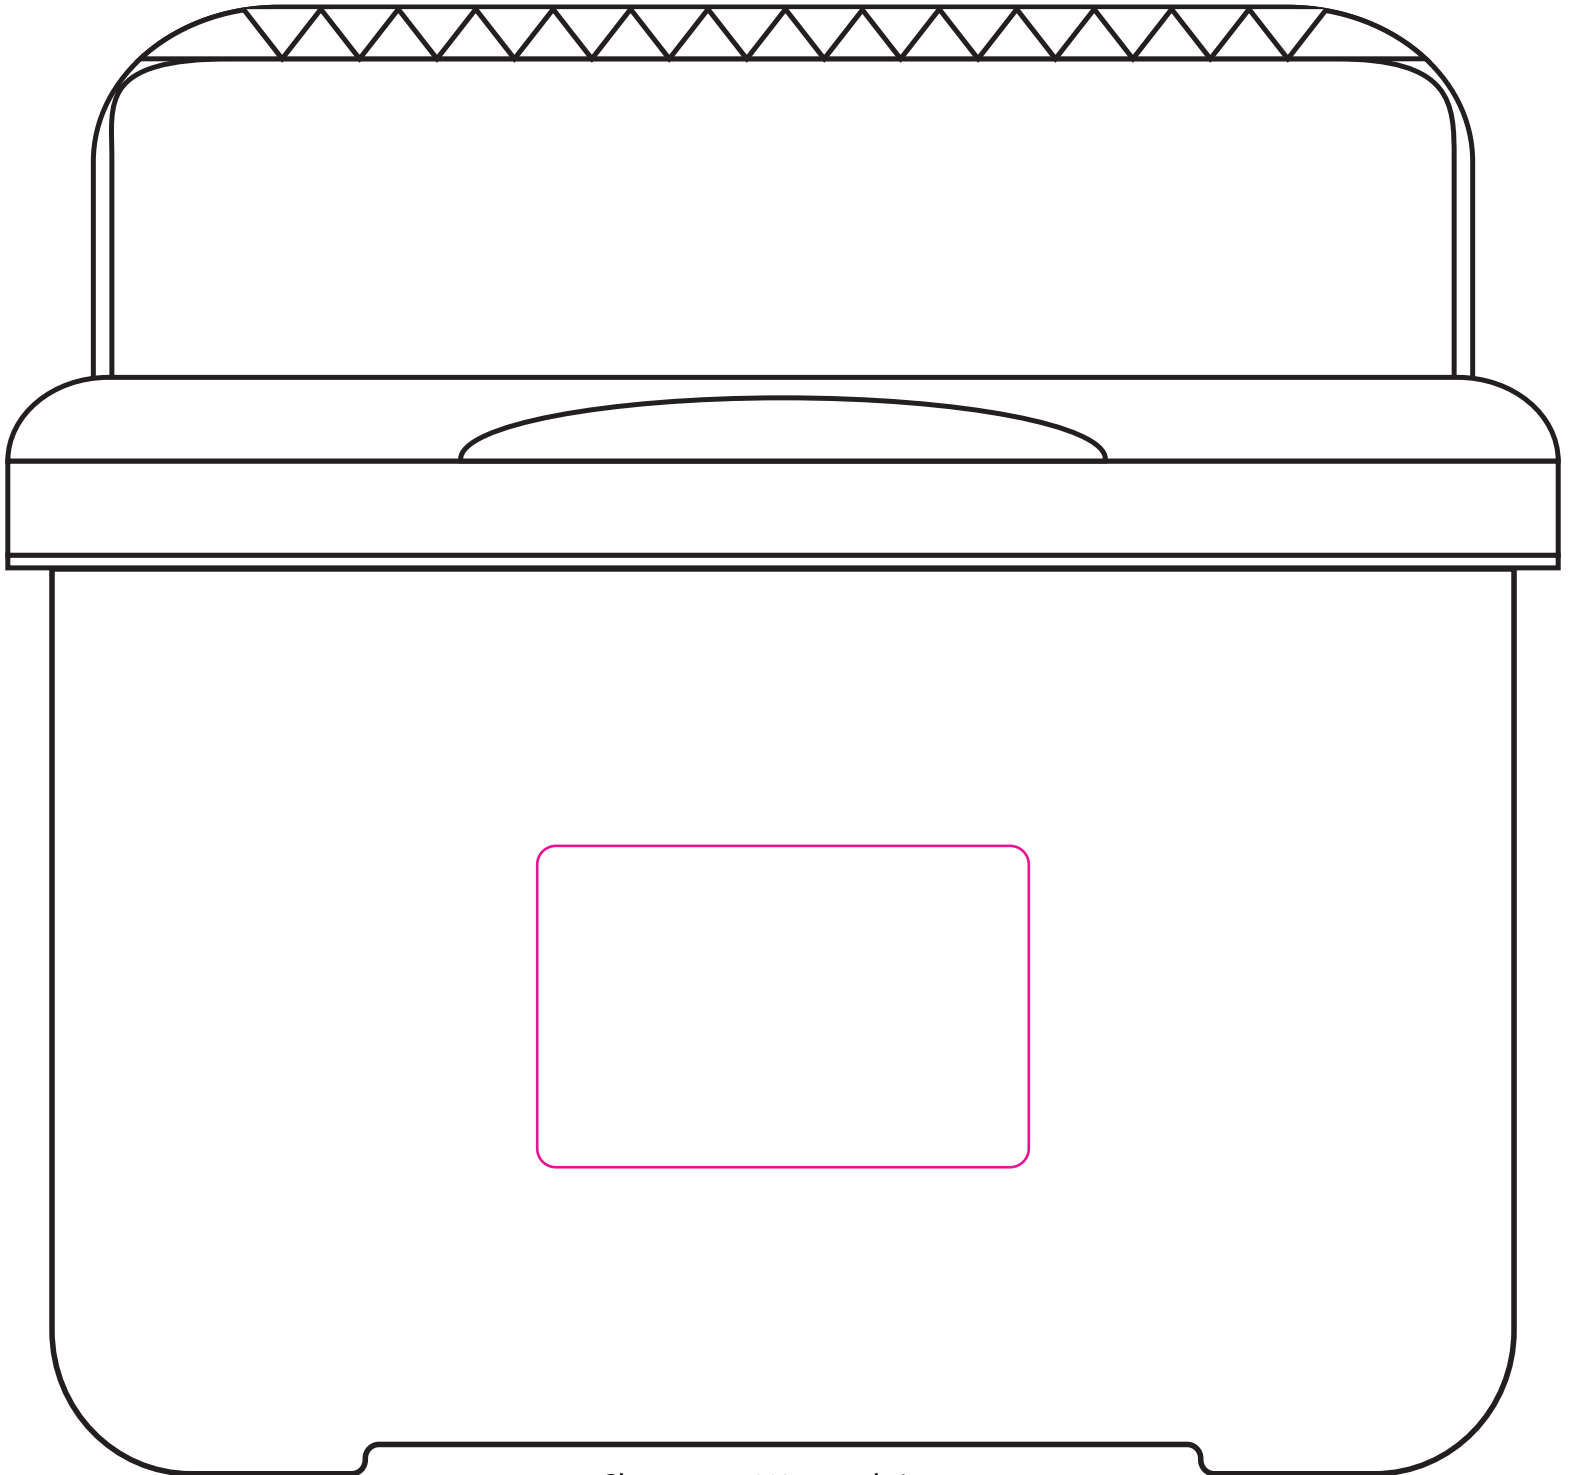

Product: PCH317
Product Size: 410mm(w) x 290mm(h) x 280mm(d)
Decoration Options: Print

20L

Shown at 50% actual size
Print size: 130mm(w) x 85mm(h)