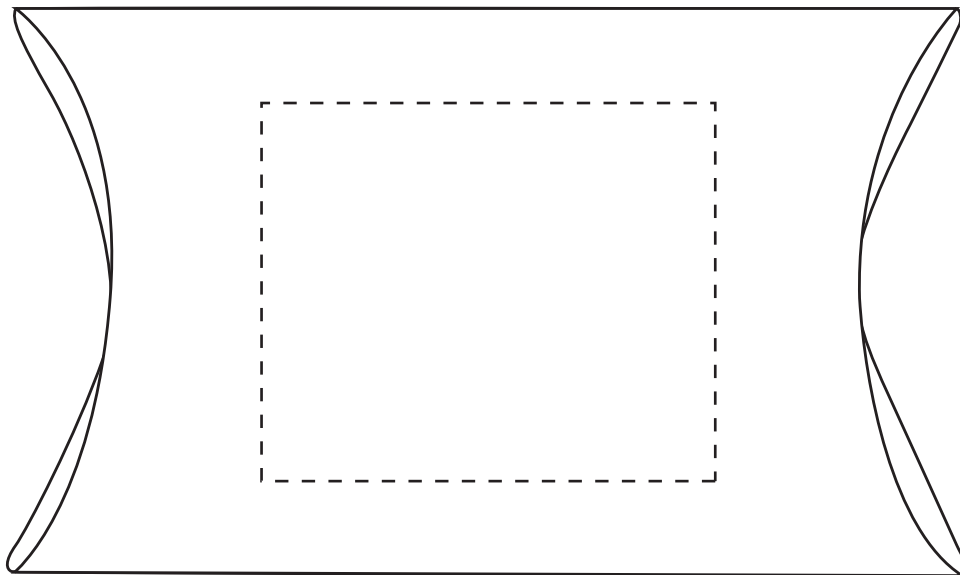

Product: PCPB080
Product Size: 125mm(W)x75mm(H)
Decoration Options:

Shown at 100% actual size

Print size: 60mm(w) x 50mm(h)