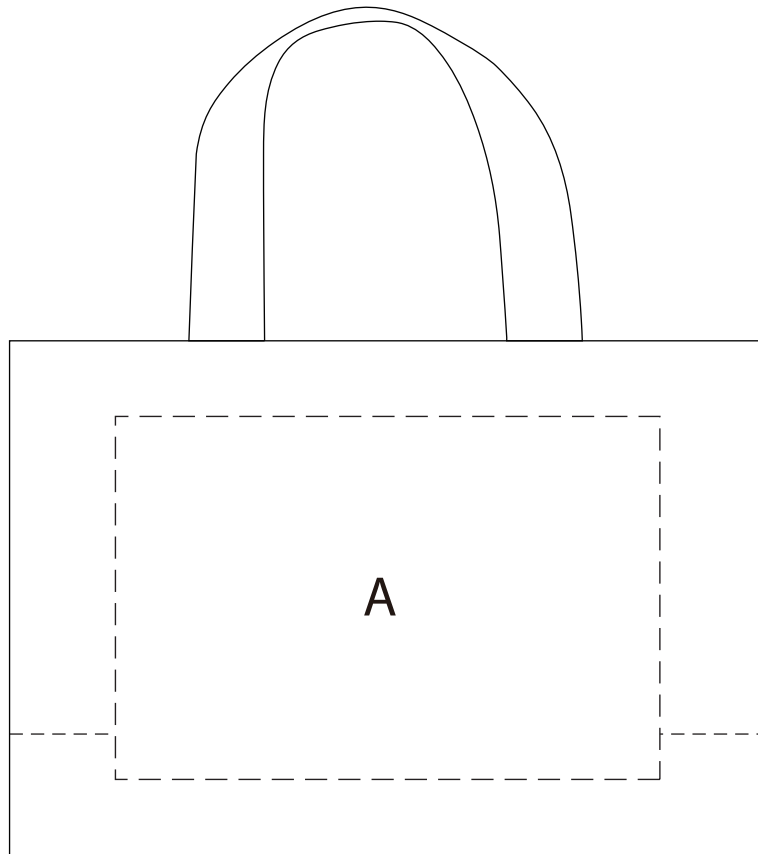

Product: PCPB160
Product Size: 250(L) x 170(H) x 80(W) mm
Decoration Options:

Shown at 40% actual size

A: Print size: 180mm(w) x120mm(h)