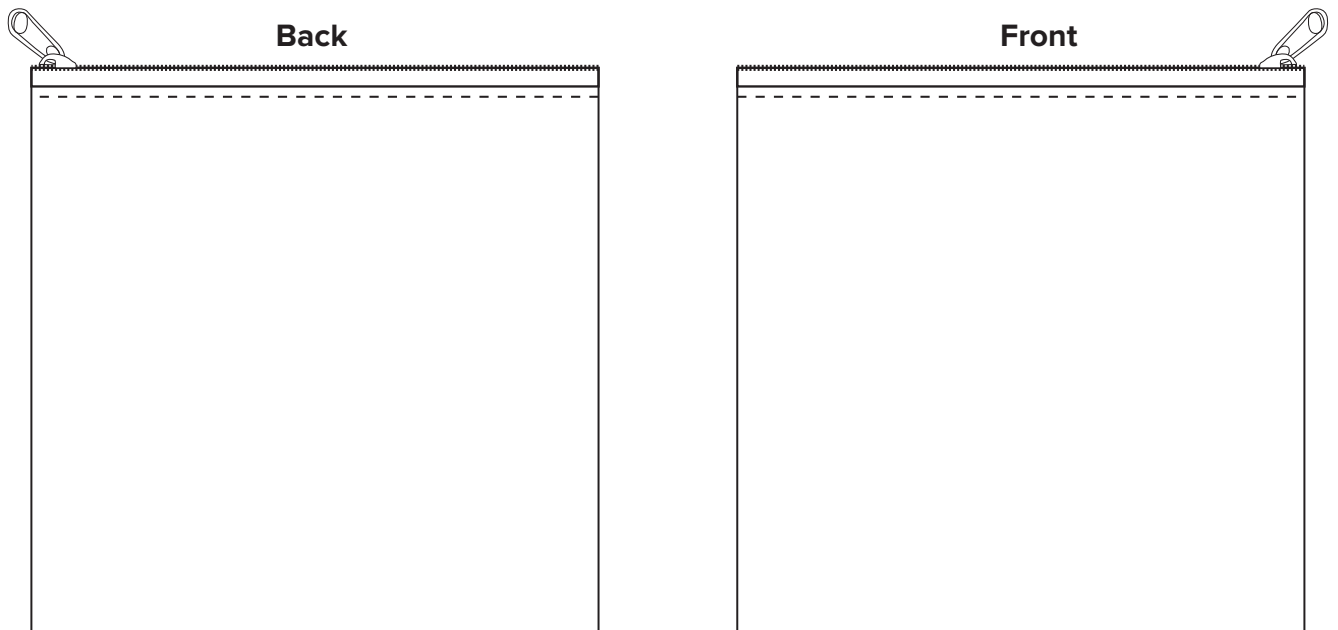

Product: PCPB705
Product Size: 150mm(w)× 150mm(h)
Decoration Options:

— Knife line
— Bleed line

Shown at 50% actual size
Print size: 150mm(w)× 150mm(h)

Shown at 50% actual size