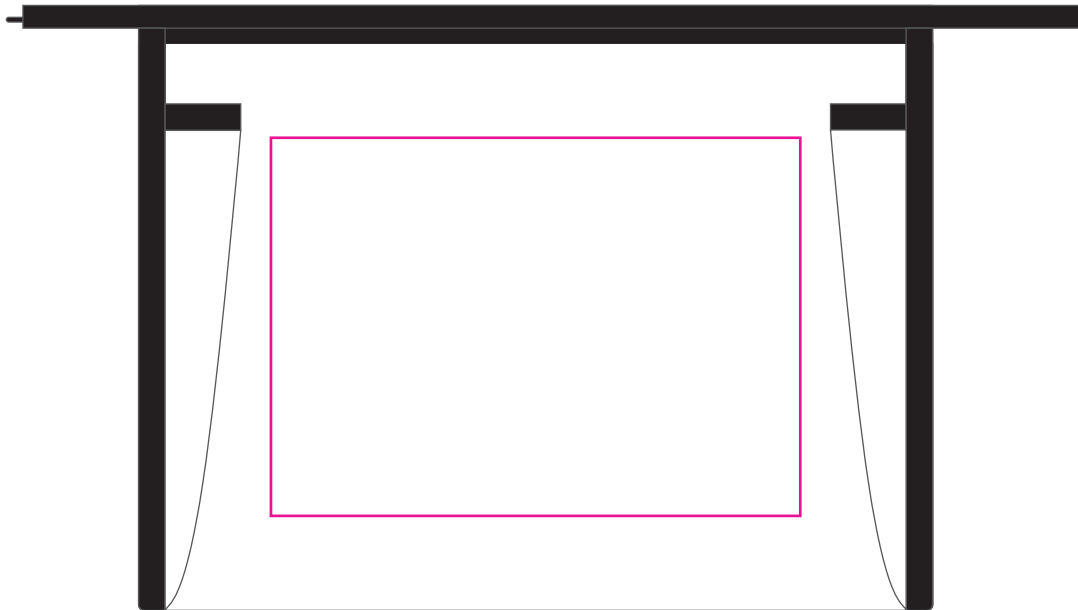

Product: PCPB816
Product Size: 21 x 16 x 4.5 cm
Decoration Options: screen print / cmyk(label)

Shown at 50% actual size

Print size: 140mm(W) x 100mm(H)

Shown at 50% actual size

Digital lable

Print size: 80mm(W) x 40mm(H)

Shown at 100% actual size

- Knife line
- Safe print area
- Bleed area