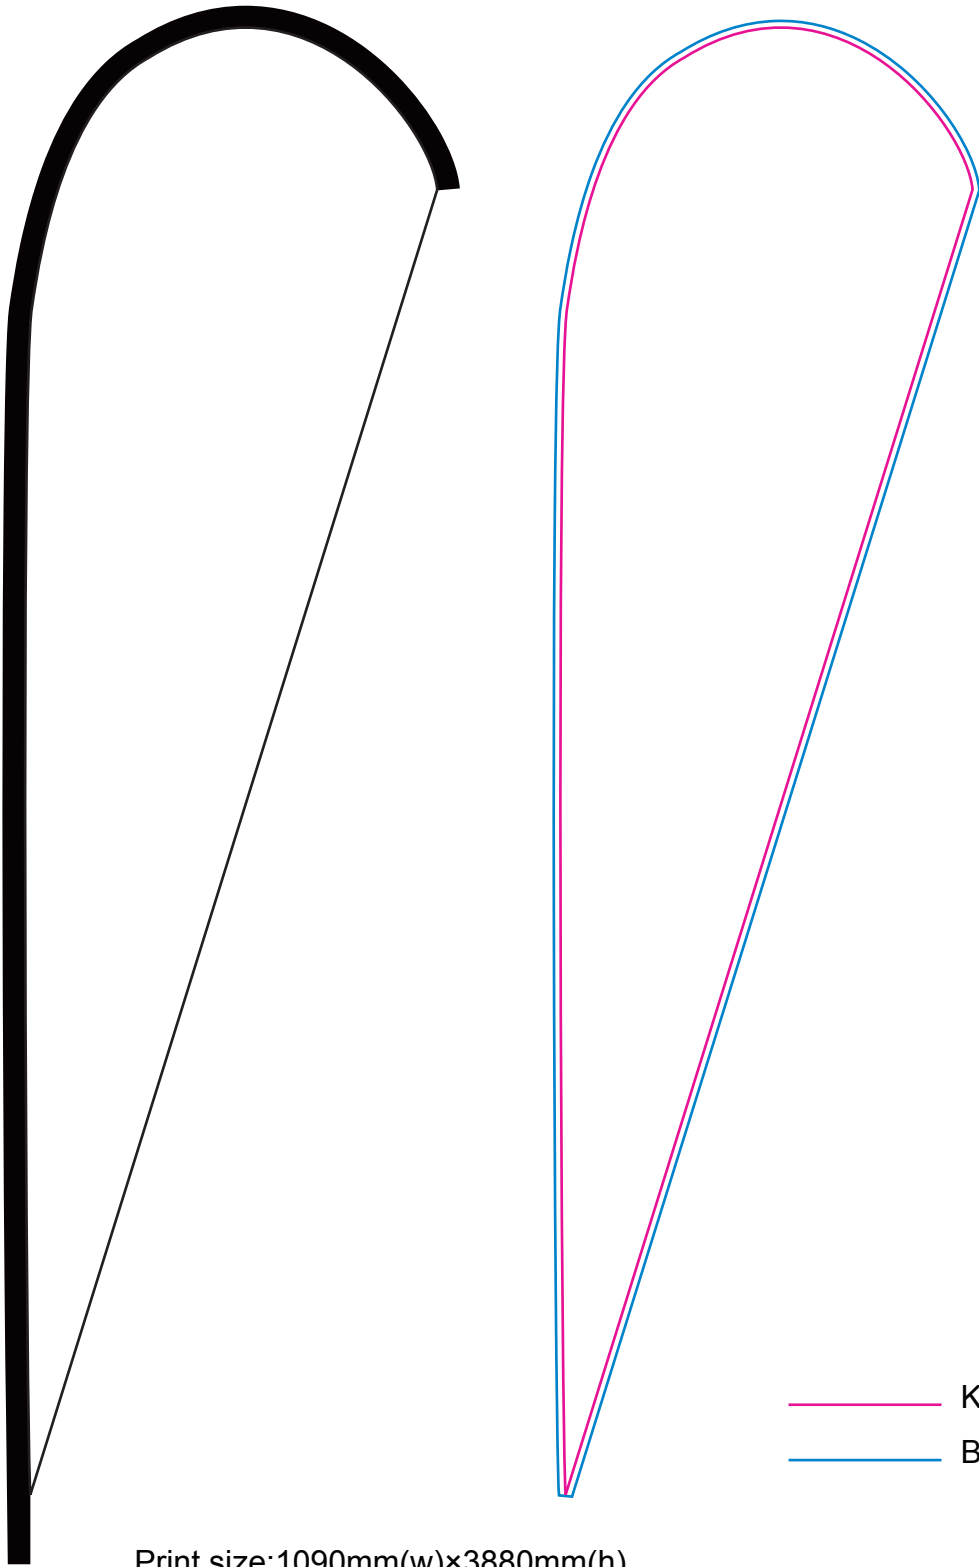

Product: POS15  
Product Size: 1090mm(W)x3880mm(H)  
Decoration Options:

Print size: 1090mm(w)×3880mm(h)

Shown at 5% actual size