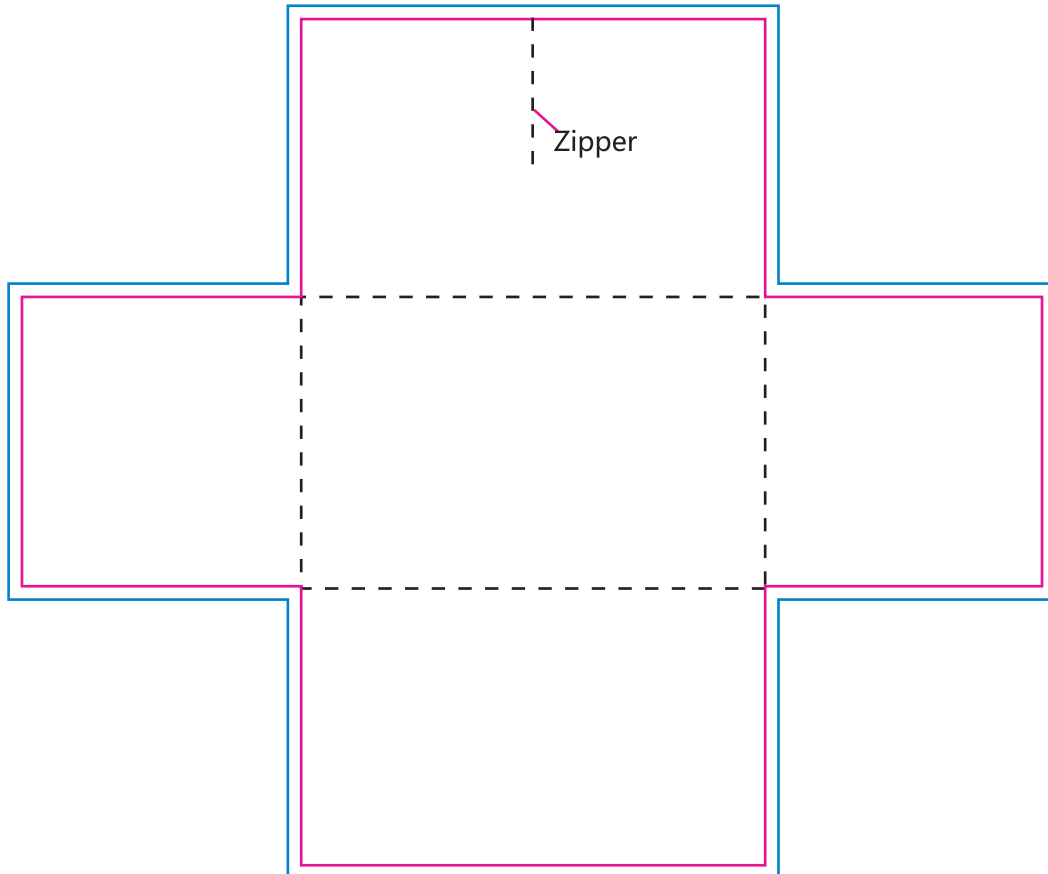

Product: POS25
Product Size: 2698mm(W)x2237.8mm(H)
Decoration Options:

Print size: 2698mm(W)x2237.8mm(H)
Shown at 5% actual size

— Knife line
— Bleed line