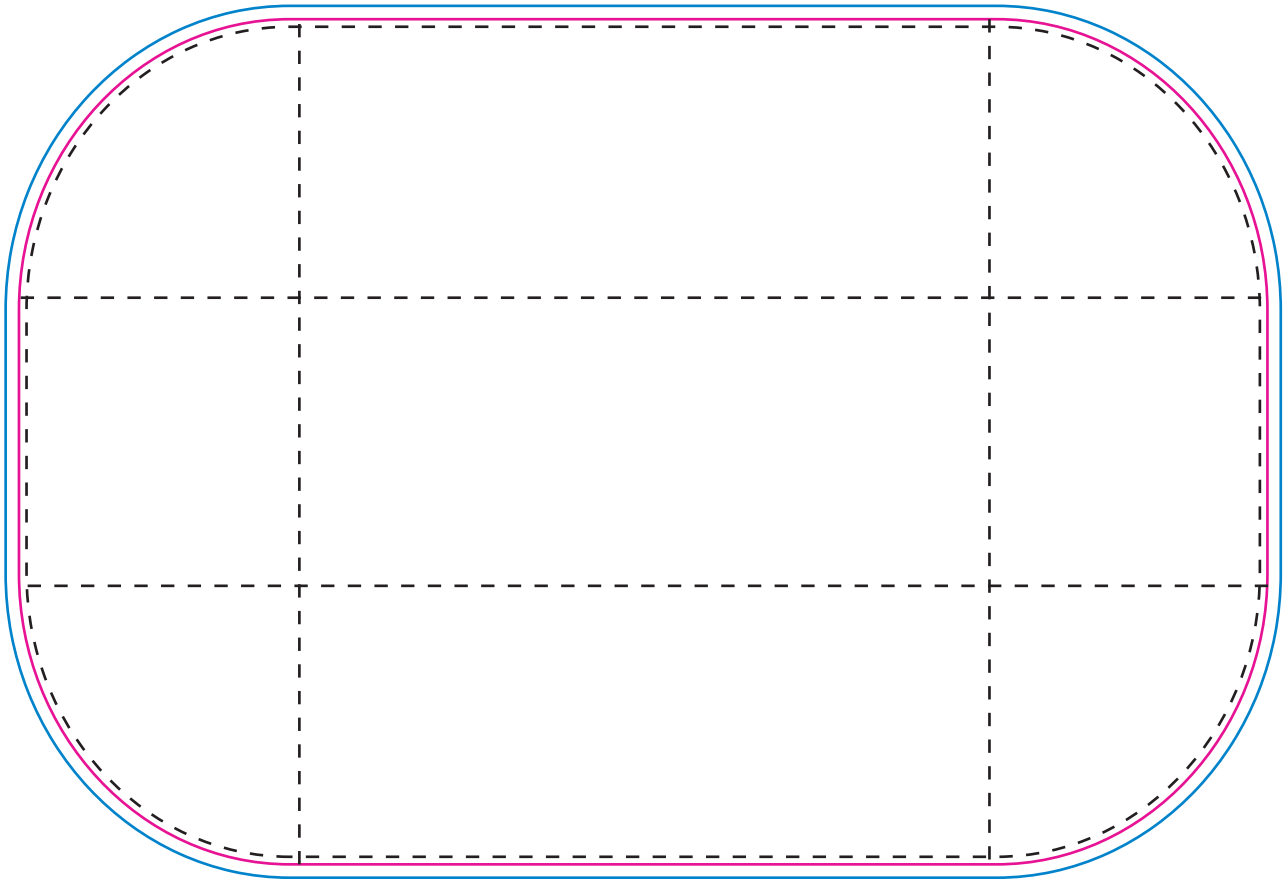

Product: POS29  
Product Size: 3302mm(W)x2235.2mm(H)  
Decoration Options:

Print size: 3302mm(W)x2235.2mm(H)  
Shown at 5% actual size

— Knife line  
— Bleed line