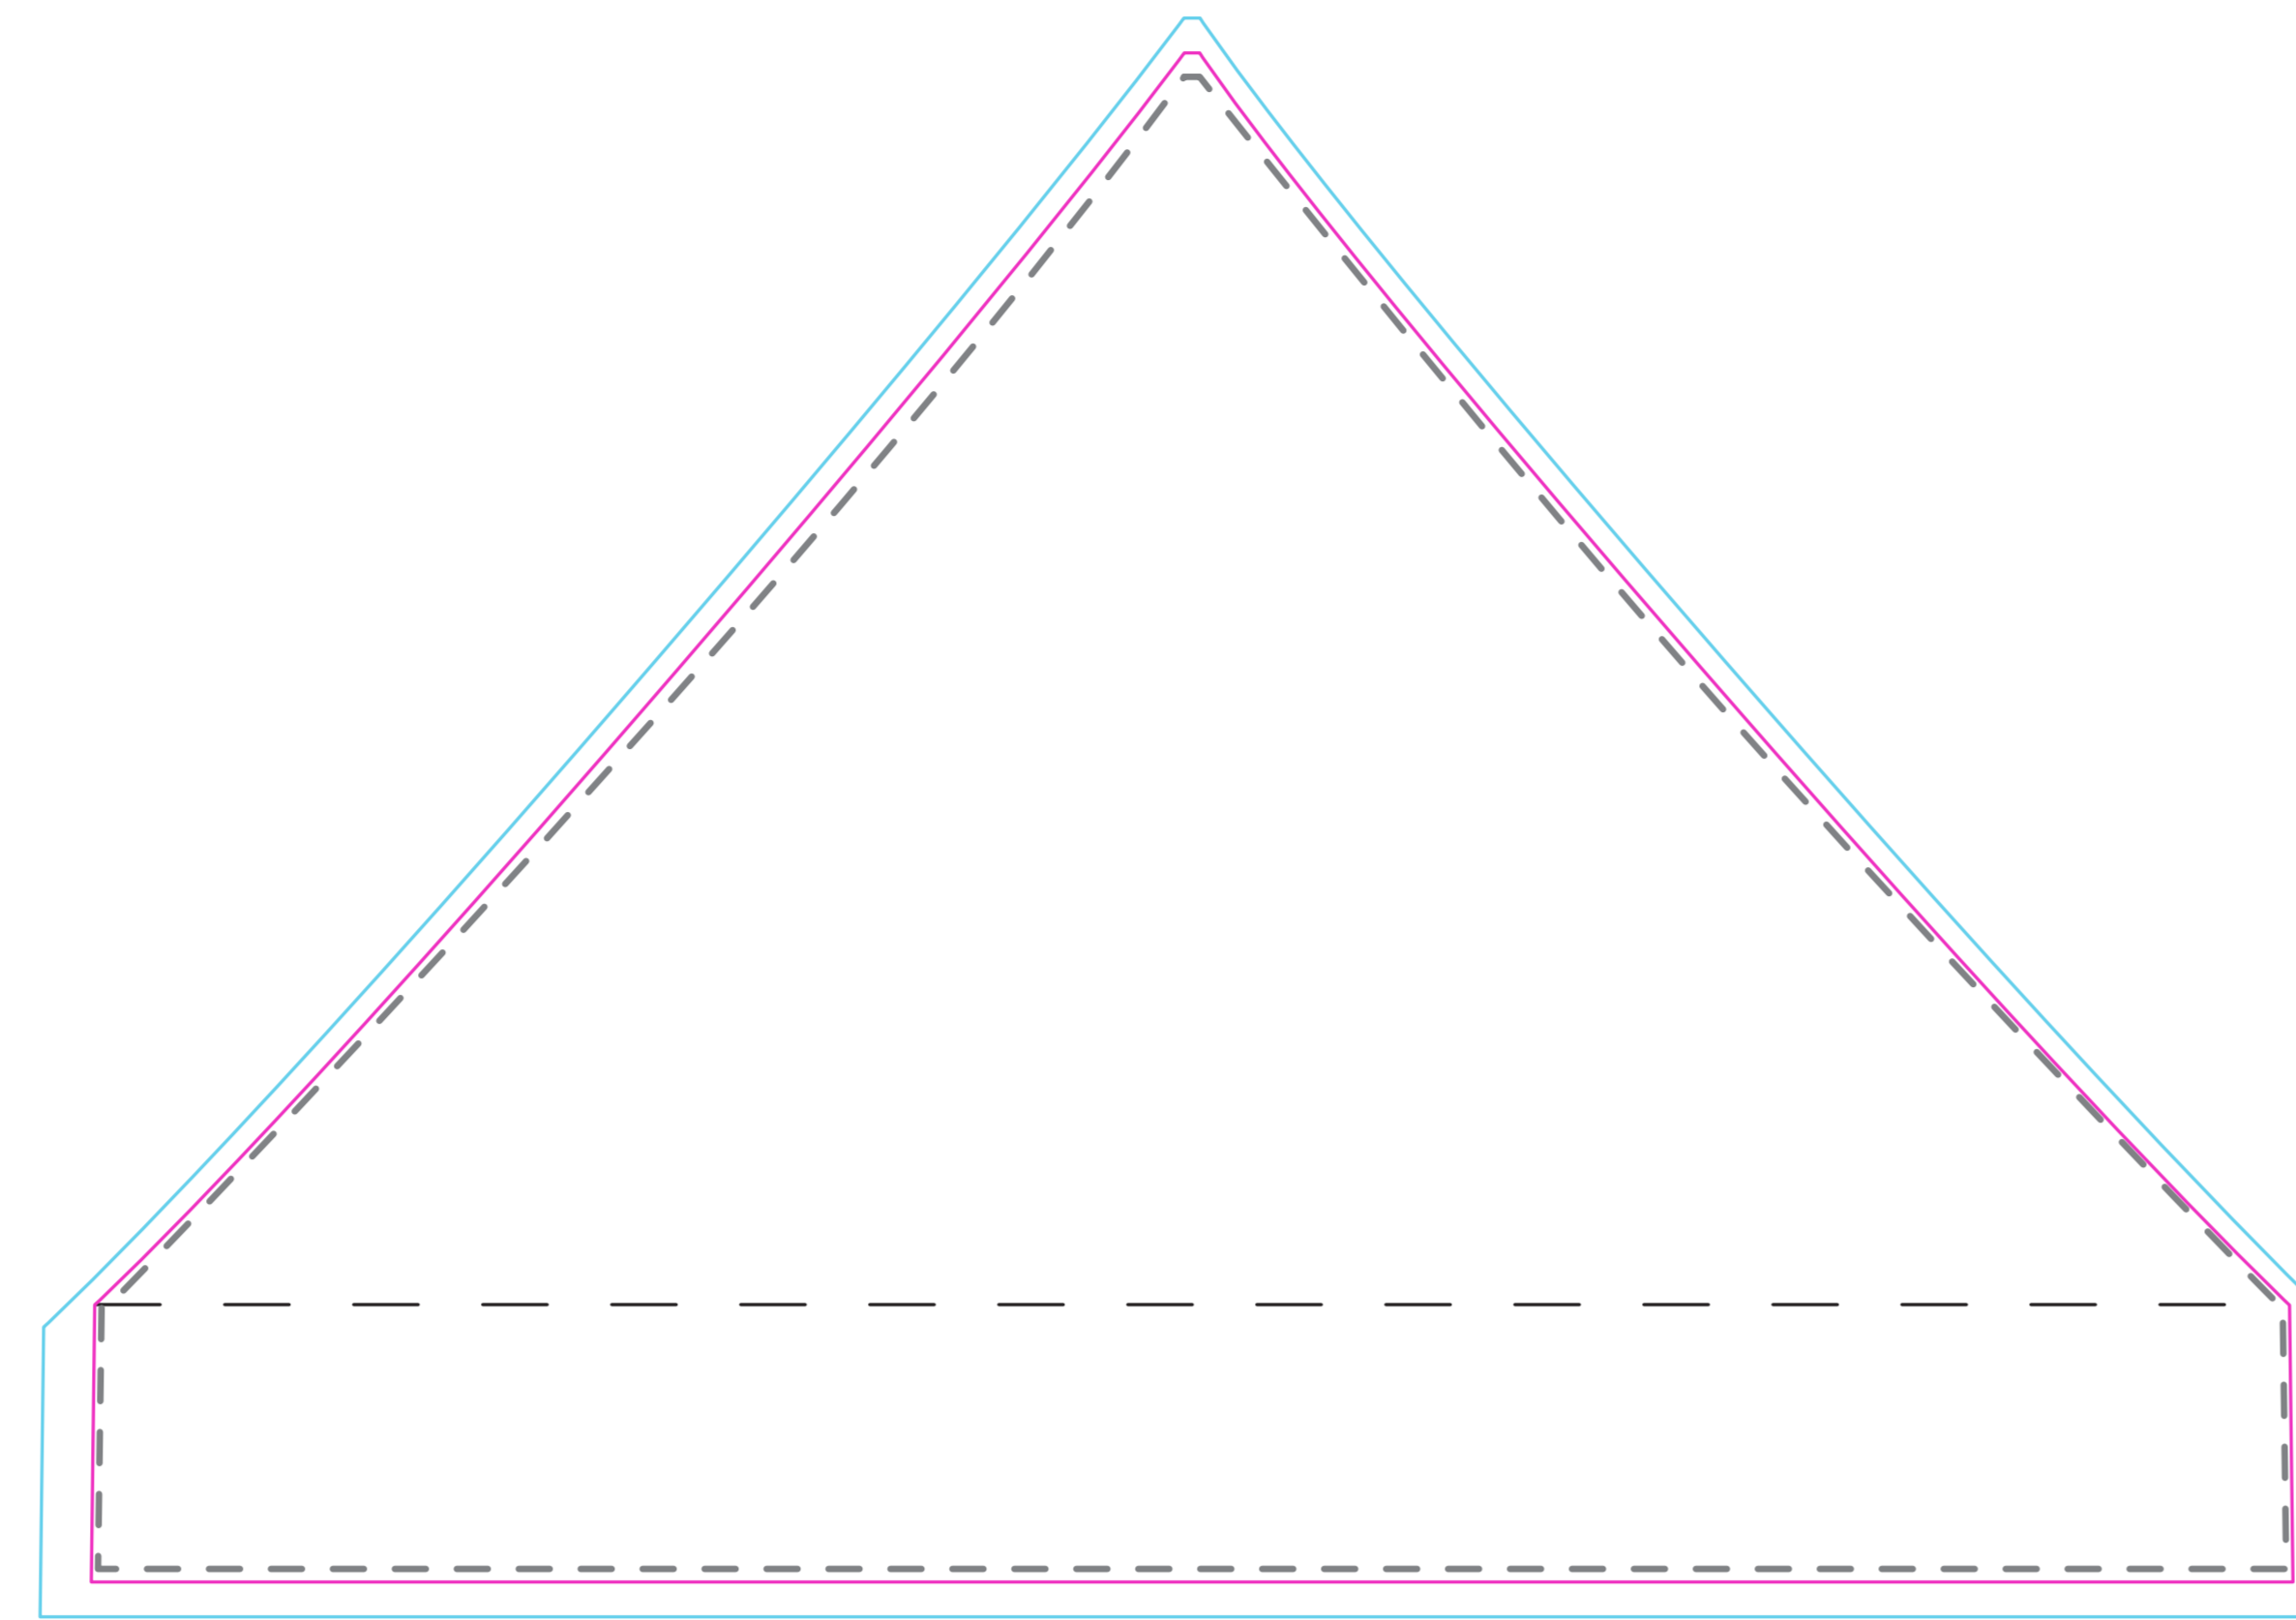

Product: POS34  
Product Size: Left and right : 3010mm(w) x 2090mm(h) Front and back : 3010mm(w) x 2090mm(h)  
Decoration Options:

Shown at 10% actual size

— Knife line  
— Bleed line

**LEFT ROOF PANEL**

**FRONT ROOF PANEL**

**RIGHT ROOF PANEL**

**BACK ROOF PANEL**

Print size: 3010mm(w) x 2090mm(h)

**LEFT WALL INSIDE PANEL**

**FRONT WALL INSIDE PANEL**

**RIGHT WALL INSIDE PANEL**

**BACK WALL INSIDE PANEL**

Print size: 3020mm(w) x 2210mm(h)

**LEFT WALL OUTSIDE PANEL**

**FRONT WALL OUTSIDE PANEL**

**RIGHT WALL OUTSIDE PANEL**

**BACK WALL OUTSIDE PANEL**

Print size: 3020mm(w) x 2210mm(h)

**LEFT HALF-WALL INSIDE PANEL**

**FRONT HALF-WALL INSIDE PANEL**

**RIGHT HALF-WALL INSIDE PANEL**

**BACK HALF-WALL INSIDE PANEL**

Print size: 3020mm(w) x 950mm(h)

**LEFT HALF-WALL OUTSIDE PANEL**

**FRONT HALF-WALL INSIDE PANEL**

**RIGHT HALF-WALL INSIDE PANEL**