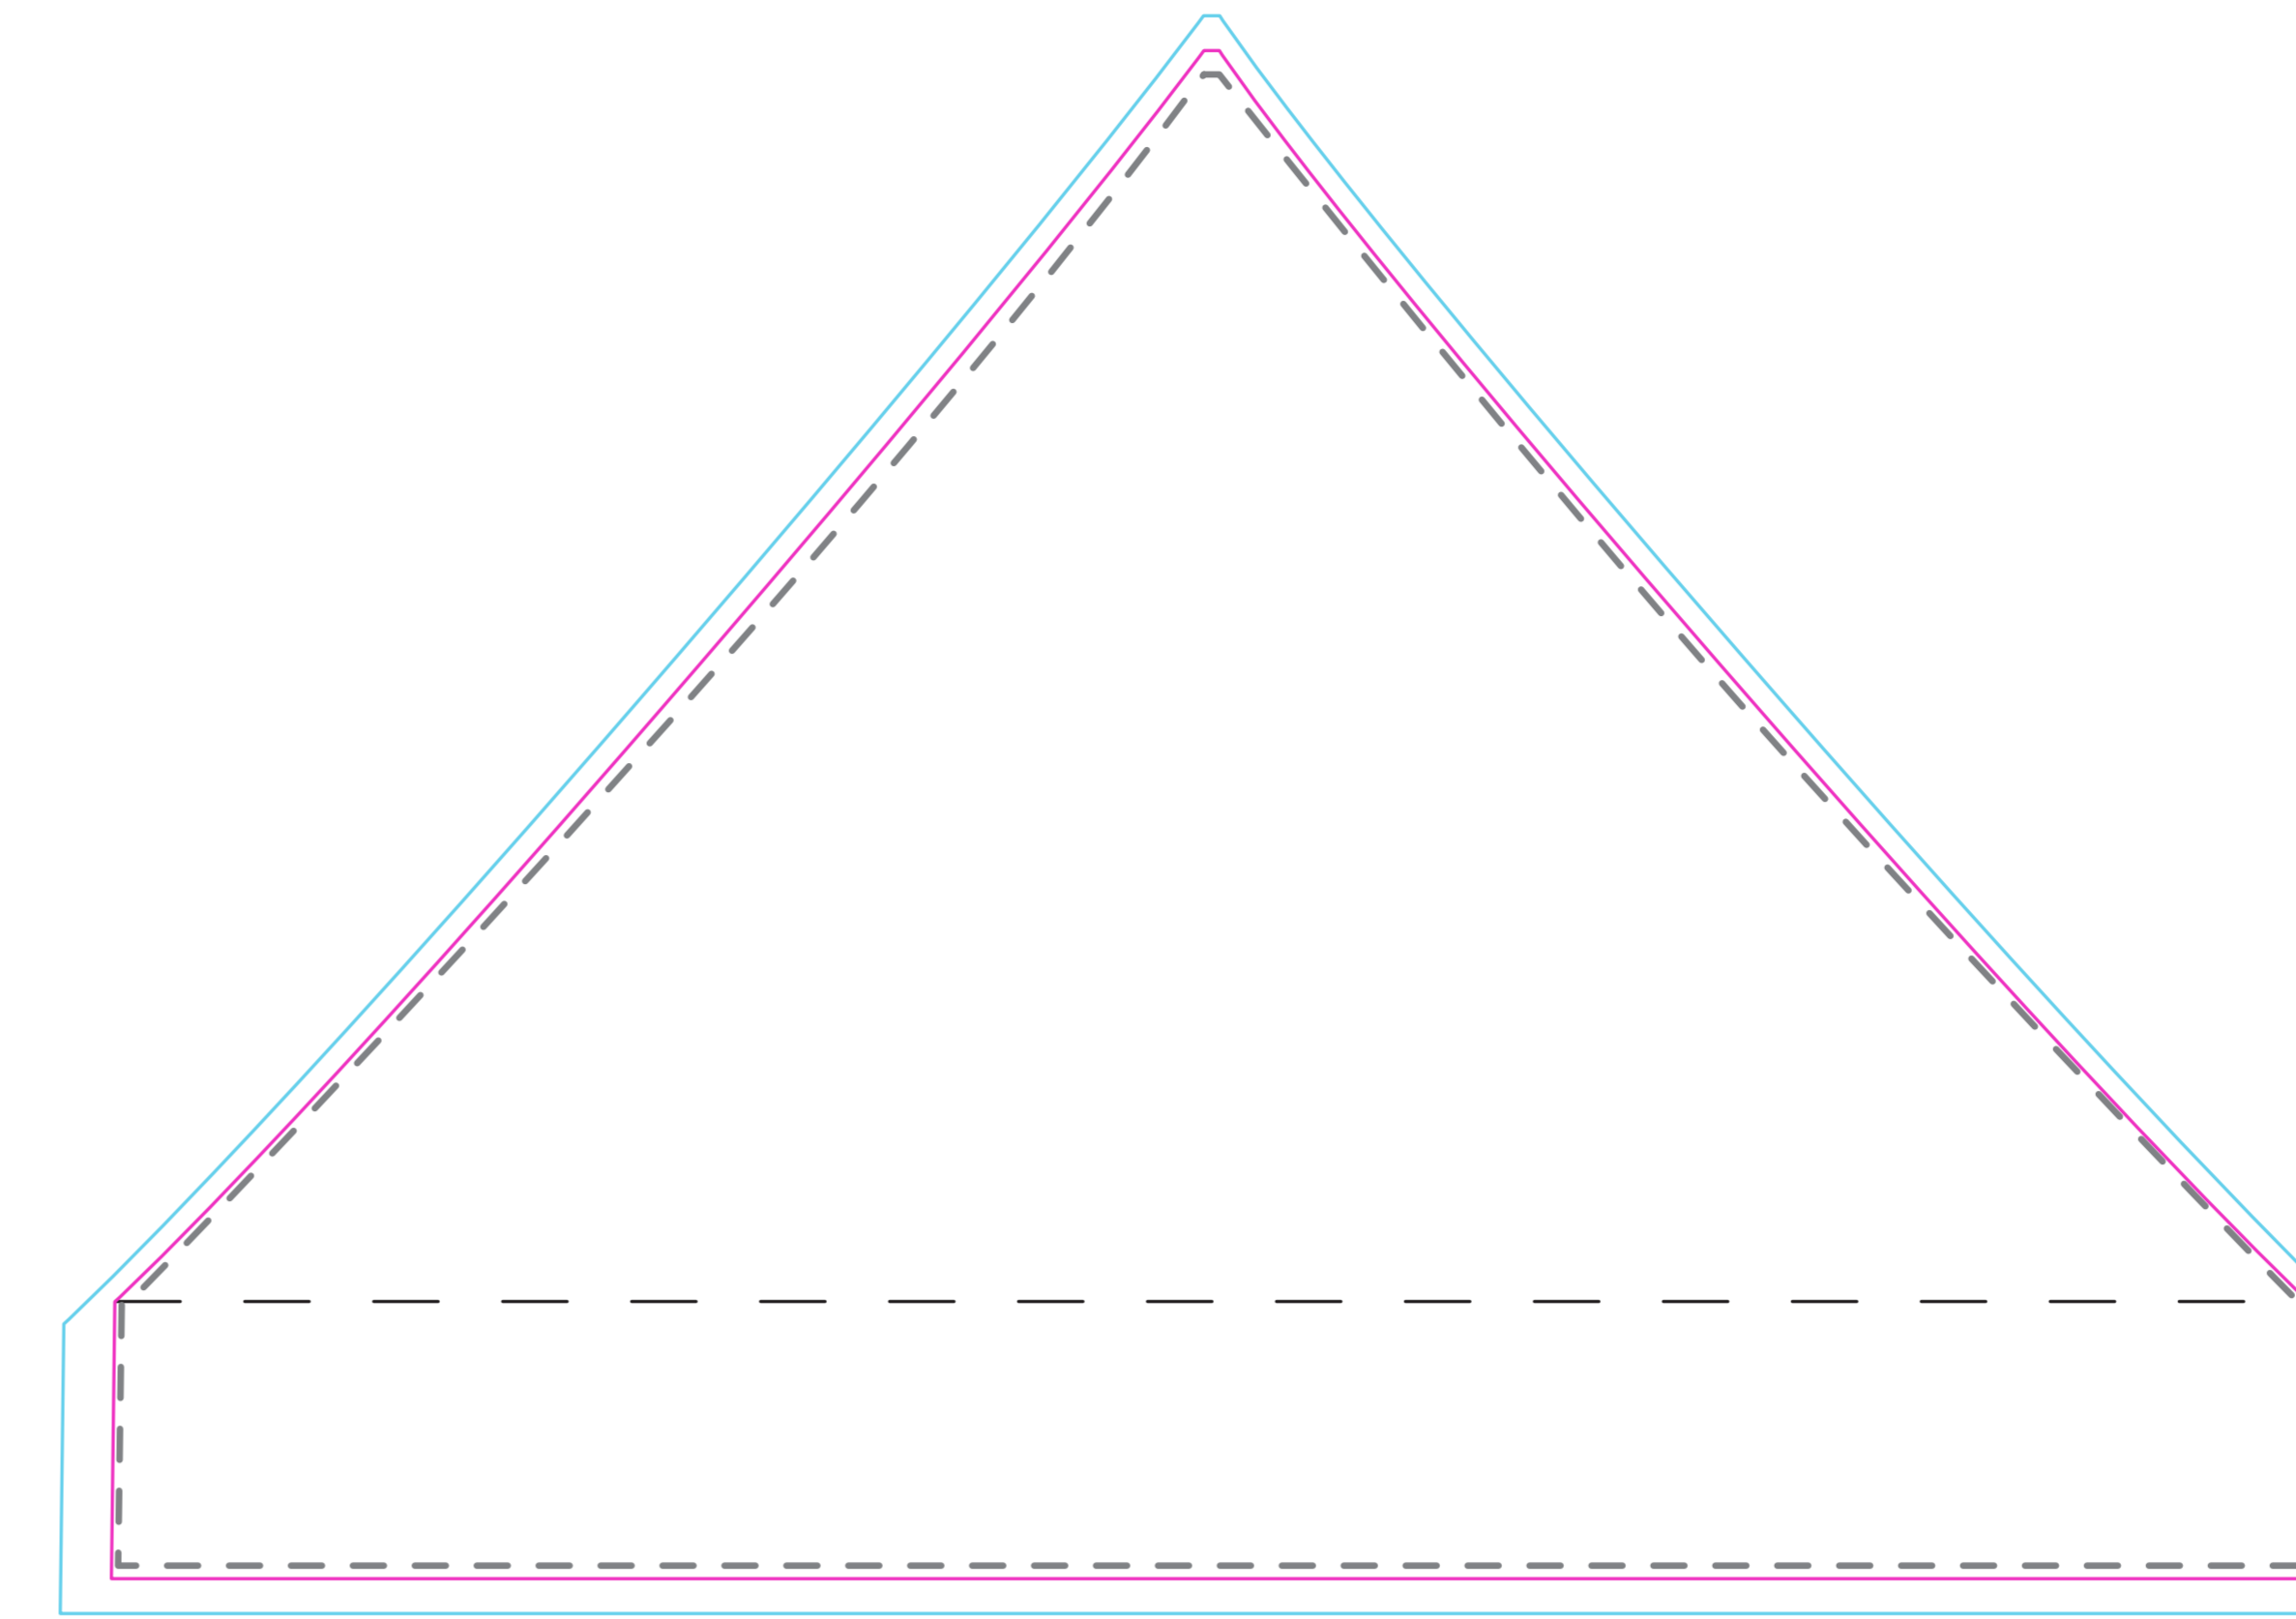

Product: POS34  
Product Size: Left and right : 3010mm(w) x 2090mm(h) Front and back : 3010mm(w) x 2090mm(h)  
Decoration Options:

Shown at 10% actual size

— Knife line  
— Bleed line

**LEFT ROOF PANEL**

**FRONT ROOF PANEL**

**RIGHT ROOF PANEL**

**BACK ROOF PANEL**

Print size: 3010mm(w) x 2090mm(h)

**LEFT WALL INSIDE PANEL**

**FRONT WALL INSIDE PANEL**

**RIGHT WALL INSIDE PANEL**

**BACK WALL INSIDE PANEL**

Print size: 3020mm(w) x 2210mm(h)

**LEFT WALL OUTSIDE PANEL**

**FRONT WALL OUTSIDE PANEL**

**RIGHT WALL OUTSIDE PANEL**

**BACK WALL OUTSIDE PANEL**

Print size: 3020mm(w) x 2210mm(h)

**LEFT HALF-WALL INSIDE PANEL**

**FRONT HALF-WALL INSIDE PANEL**

**RIGHT HALF-WALL INSIDE PANEL**

**BACK HALF-WALL INSIDE PANEL**

Print size: 3020mm(w) x 950mm(h)

**LEFT HALF-WALL OUTSIDE PANEL**

**FRONT HALF-WALL INSIDE PANEL**

**RIGHT HALF-WALL INSIDE PANEL**