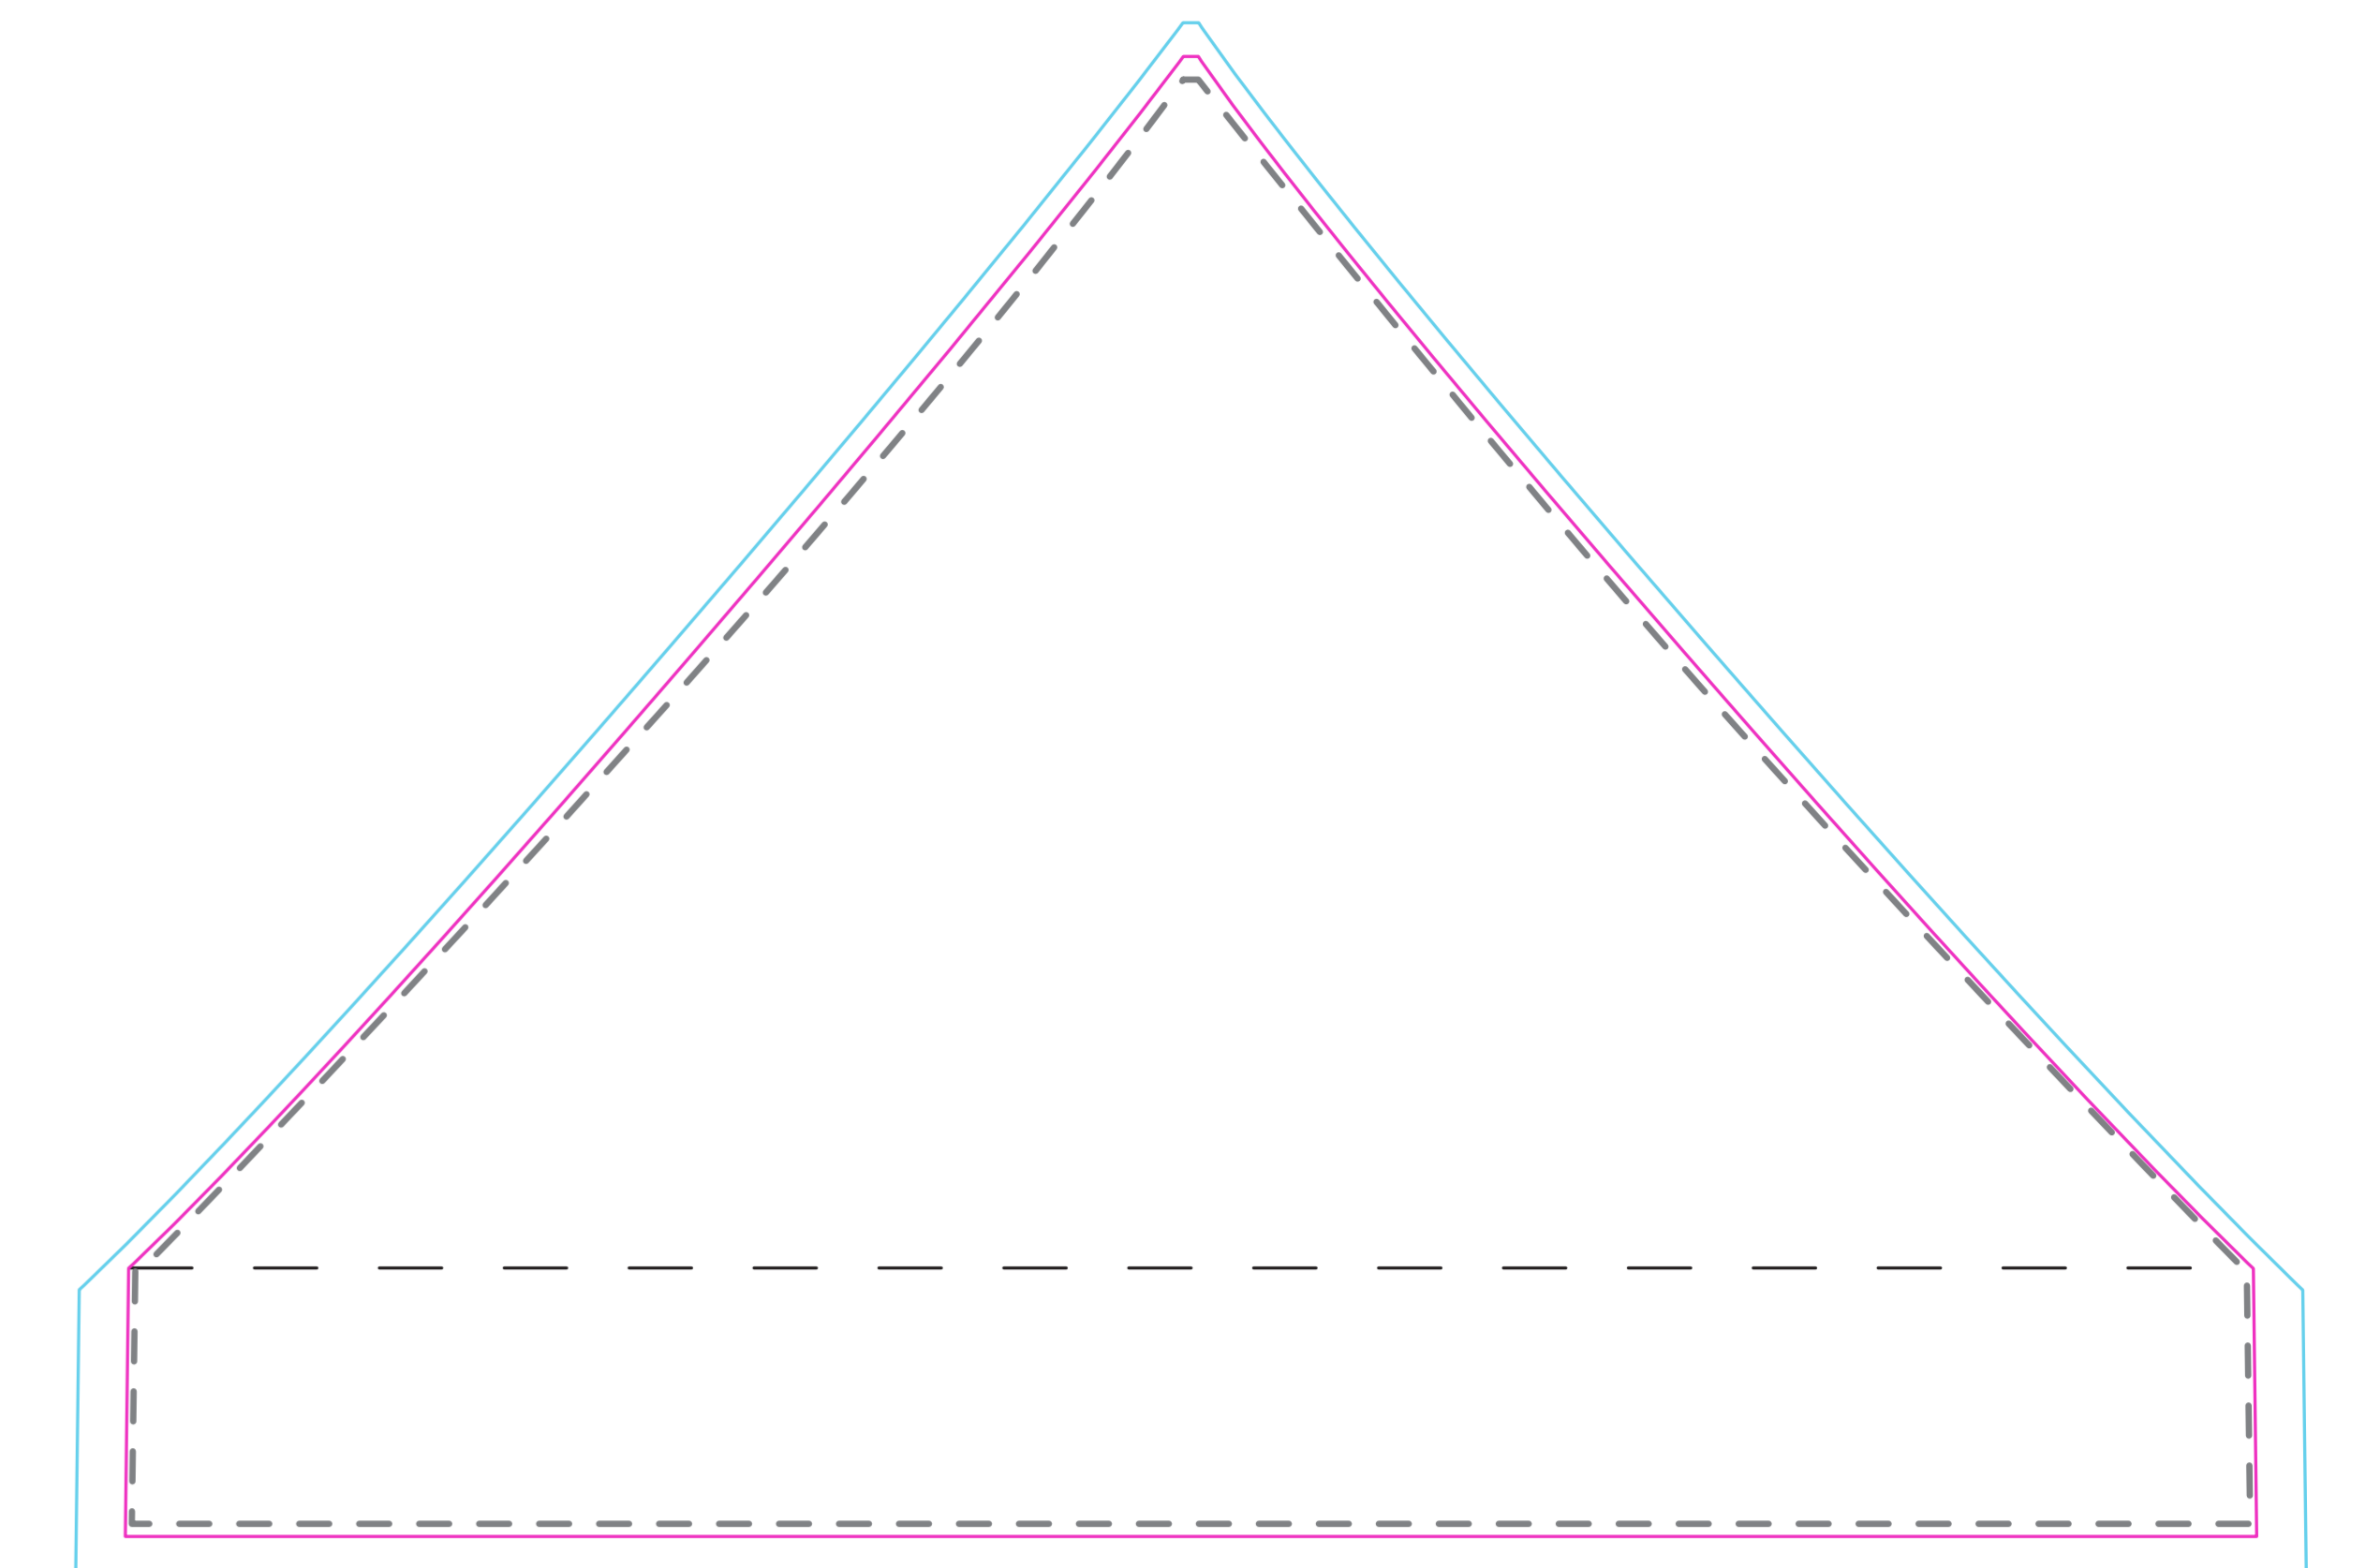

Product: POS34  
Product Size: Left and right : 3010mm(w) x 2090mm(h) Front and back : 3010mm(w) x 2090mm(h)  
Decoration Options:

Shown at 10% actual size

— Knife line  
— Bleed line

**LEFT ROOF PANEL**

**FRONT ROOF PANEL**

**RIGHT ROOF PANEL**

**BACK ROOF PANEL**

Print size: 3010mm(w) x 2090mm(h)

**LEFT WALL INSIDE PANEL**

**FRONT WALL INSIDE PANEL**

**RIGHT WALL INSIDE PANEL**

**BACK WALL INSIDE PANEL**

Print size: 3020mm(w) x 2210mm(h)

**LEFT WALL OUTSIDE PANEL**

**FRONT WALL OUTSIDE PANEL**

**RIGHT WALL OUTSIDE PANEL**

**BACK WALL OUTSIDE PANEL**

Print size: 3020mm(w) x 2210mm(h)

**LEFT HALF-WALL INSIDE PANEL**

**FRONT HALF-WALL INSIDE PANEL**

**RIGHT HALF-WALL INSIDE PANEL**

**BACK HALF-WALL INSIDE PANEL**

Print size: 3020mm(w) x 950mm(h)

**LEFT HALF-WALL OUTSIDE PANEL**

**FRONT HALF-WALL INSIDE PANEL**

**RIGHT HALF-WALL INSIDE PANEL**