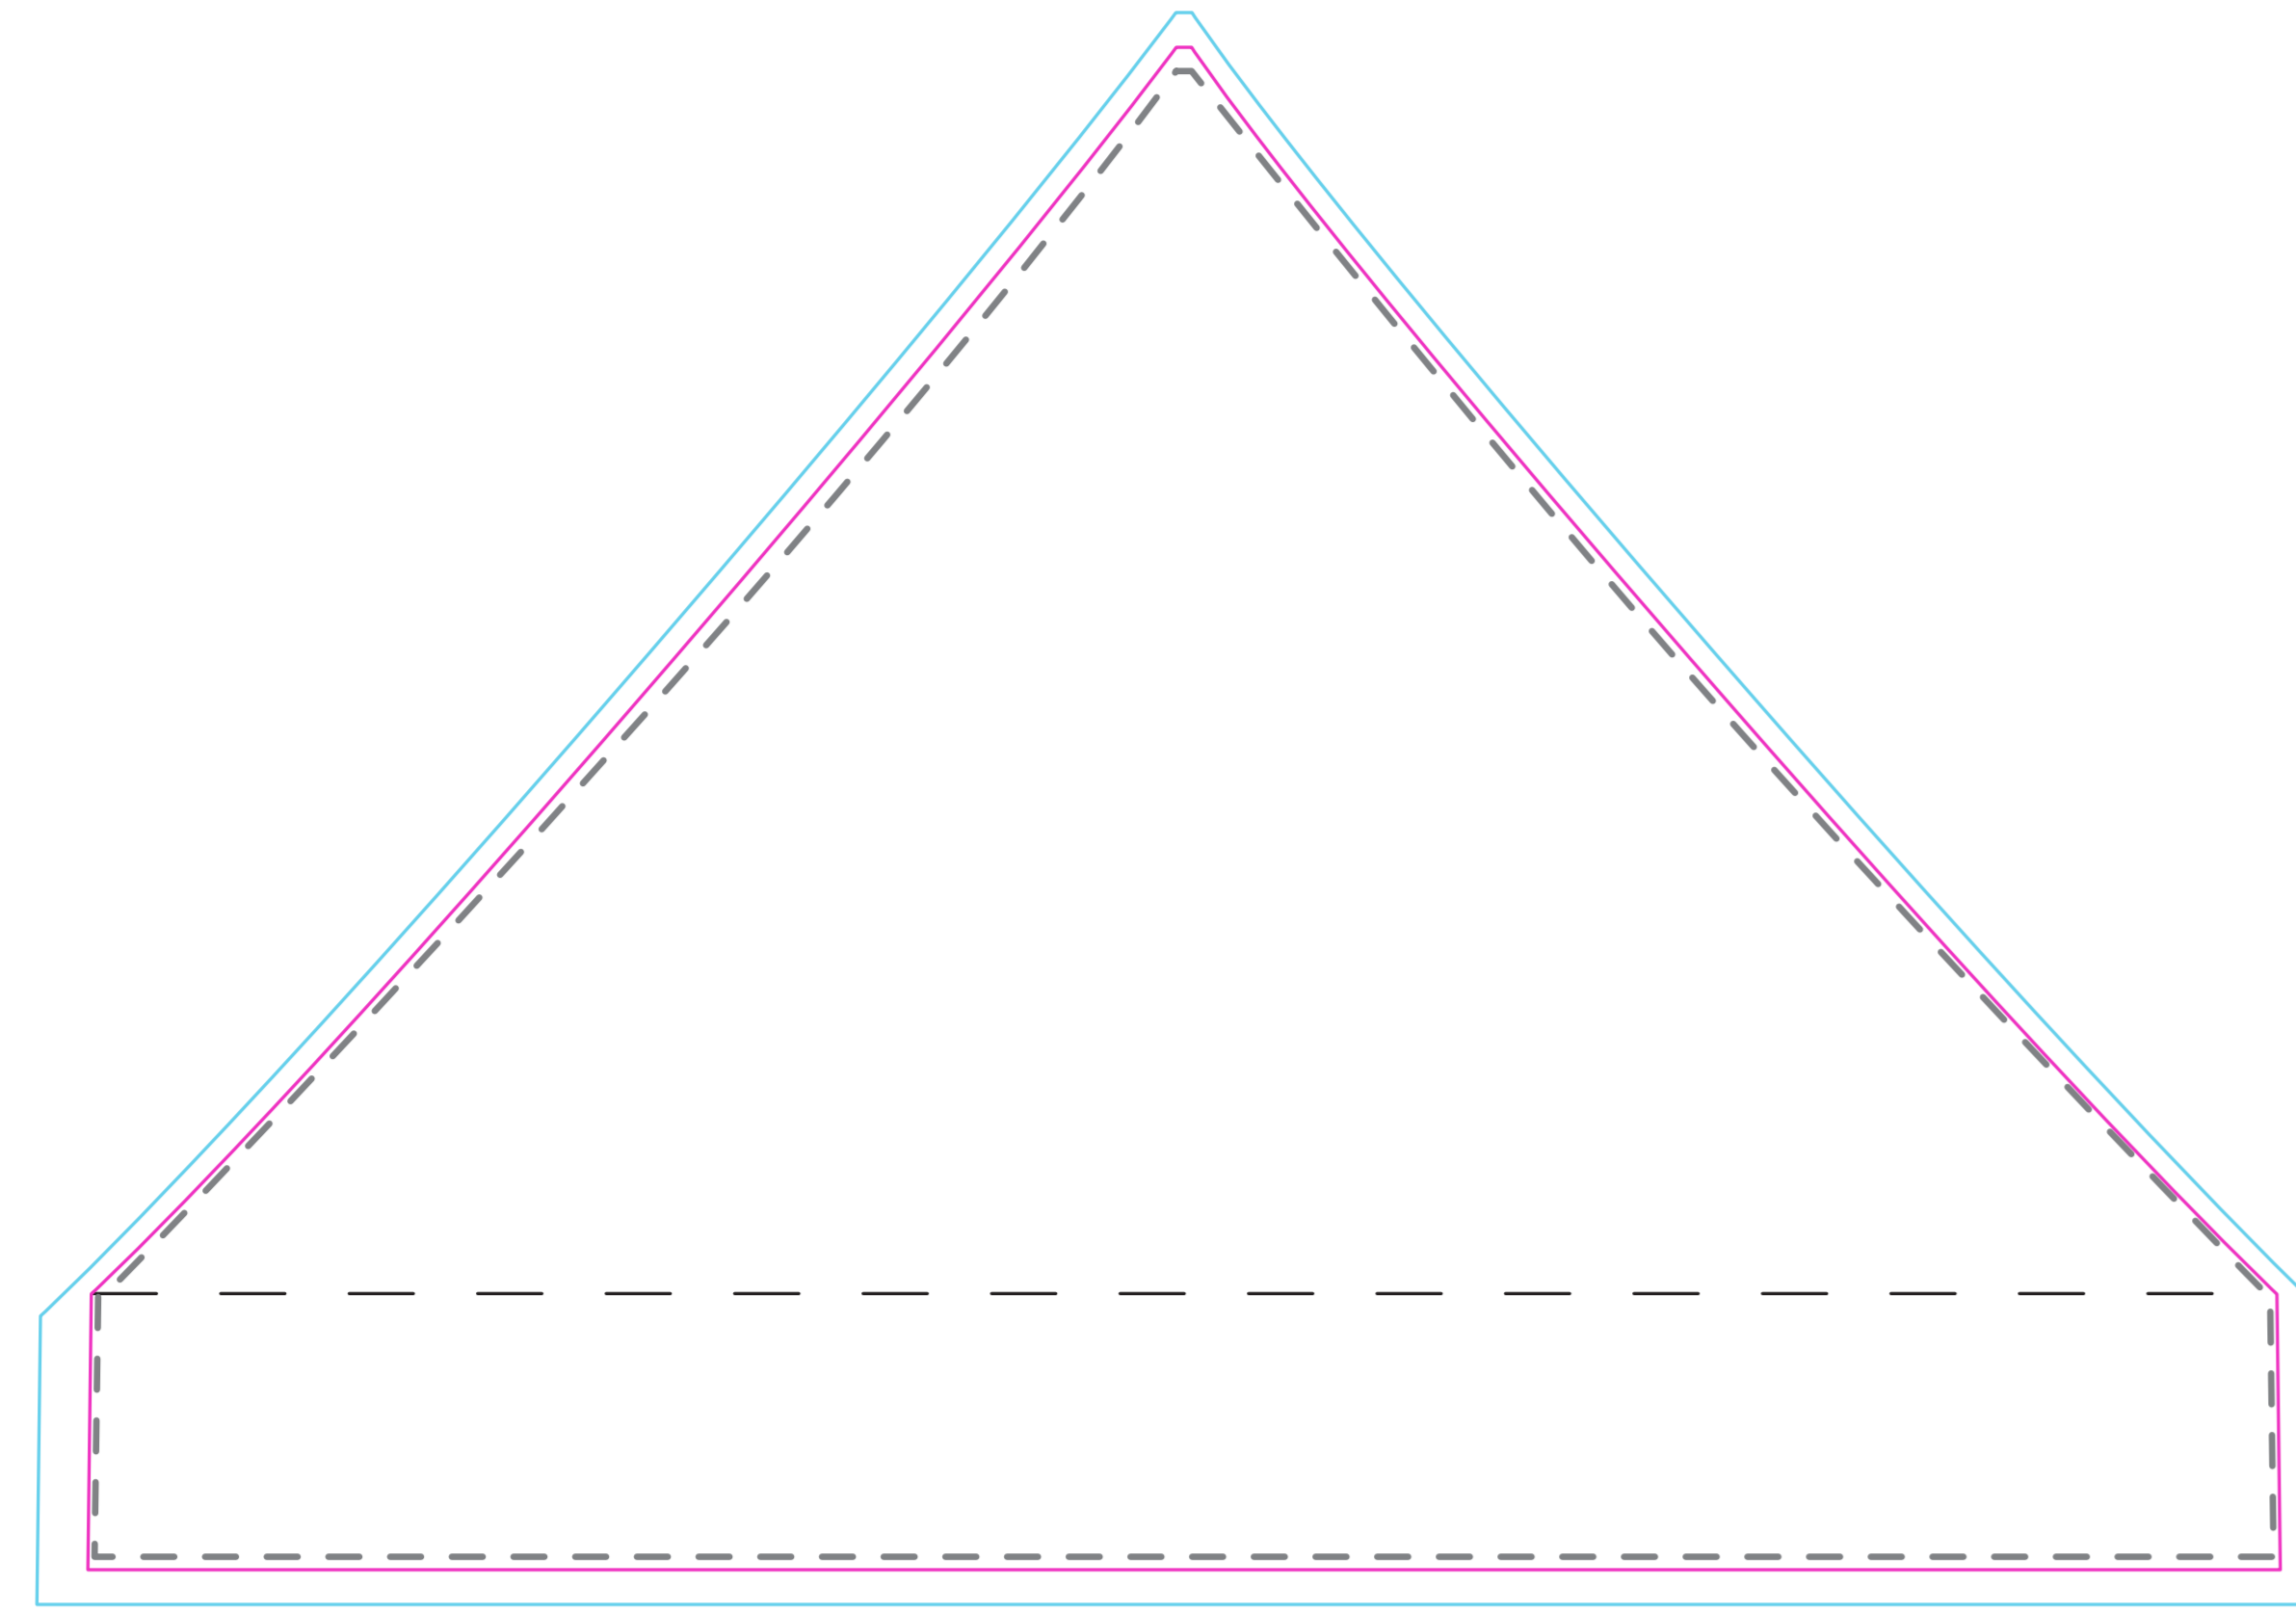

Product: POS34  
Product Size: Left and right : 3010mm(w) x 2090mm(h) Front and back : 3010mm(w) x 2090mm(h)  
Decoration Options:

Shown at 10% actual size

— Knife line  
— Bleed line

**LEFT ROOF PANEL**

**FRONT ROOF PANEL**

**RIGHT ROOF PANEL**

**BACK ROOF PANEL**

Print size: 3010mm(w) x 2090mm(h)

**LEFT WALL INSIDE PANEL**

**FRONT WALL INSIDE PANEL**

**RIGHT WALL INSIDE PANEL**

**BACK WALL INSIDE PANEL**

Print size: 3020mm(w) x 2210mm(h)

**LEFT WALL OUTSIDE PANEL**

**FRONT WALL OUTSIDE PANEL**

**RIGHT WALL OUTSIDE PANEL**

**BACK WALL OUTSIDE PANEL**

Print size: 3020mm(w) x 2210mm(h)

**LEFT HALF-WALL INSIDE PANEL**

**FRONT HALF-WALL INSIDE PANEL**

**RIGHT HALF-WALL INSIDE PANEL**

**BACK HALF-WALL INSIDE PANEL**

Print size: 3020mm(w) x 950mm(h)

**LEFT HALF-WALL OUTSIDE PANEL**

**FRONT HALF-WALL INSIDE PANEL**

**RIGHT HALF-WALL INSIDE PANEL**