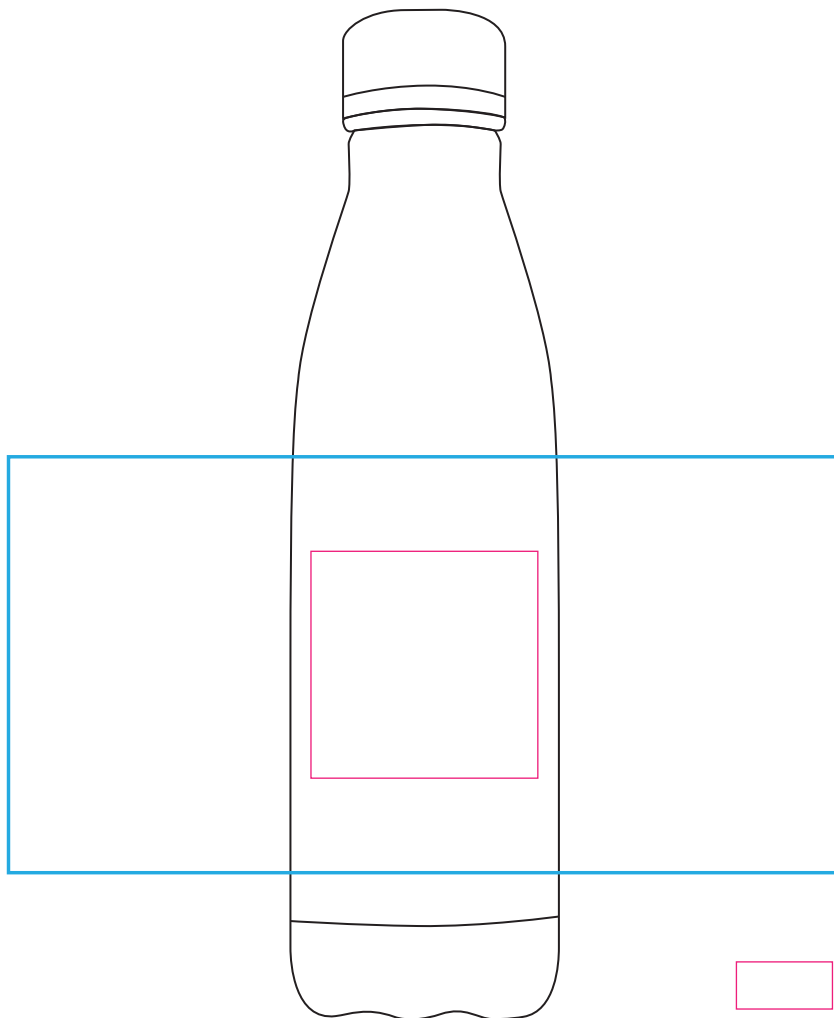

Product: PXD001
Product Size: 71mm(W)x 267mm(H)
Decoration Options: Print

-  Screen Print/ Engraving area
-  Rotary Digital Print area

Shown at 50% actual size

Screen Print/ Engraving size: 60mm(W) x 60mm(H)

Rotary Digital Print (Body wrap): 220mm x 110mm(H)

Shown at 50% actual size
Print size:226mm(w) x 235mm(h)

— Knife line
— Bleed line

Print size:320mm(w)×428mm(h)
Shown at 50% actual size

— Knife line
— Bleed line