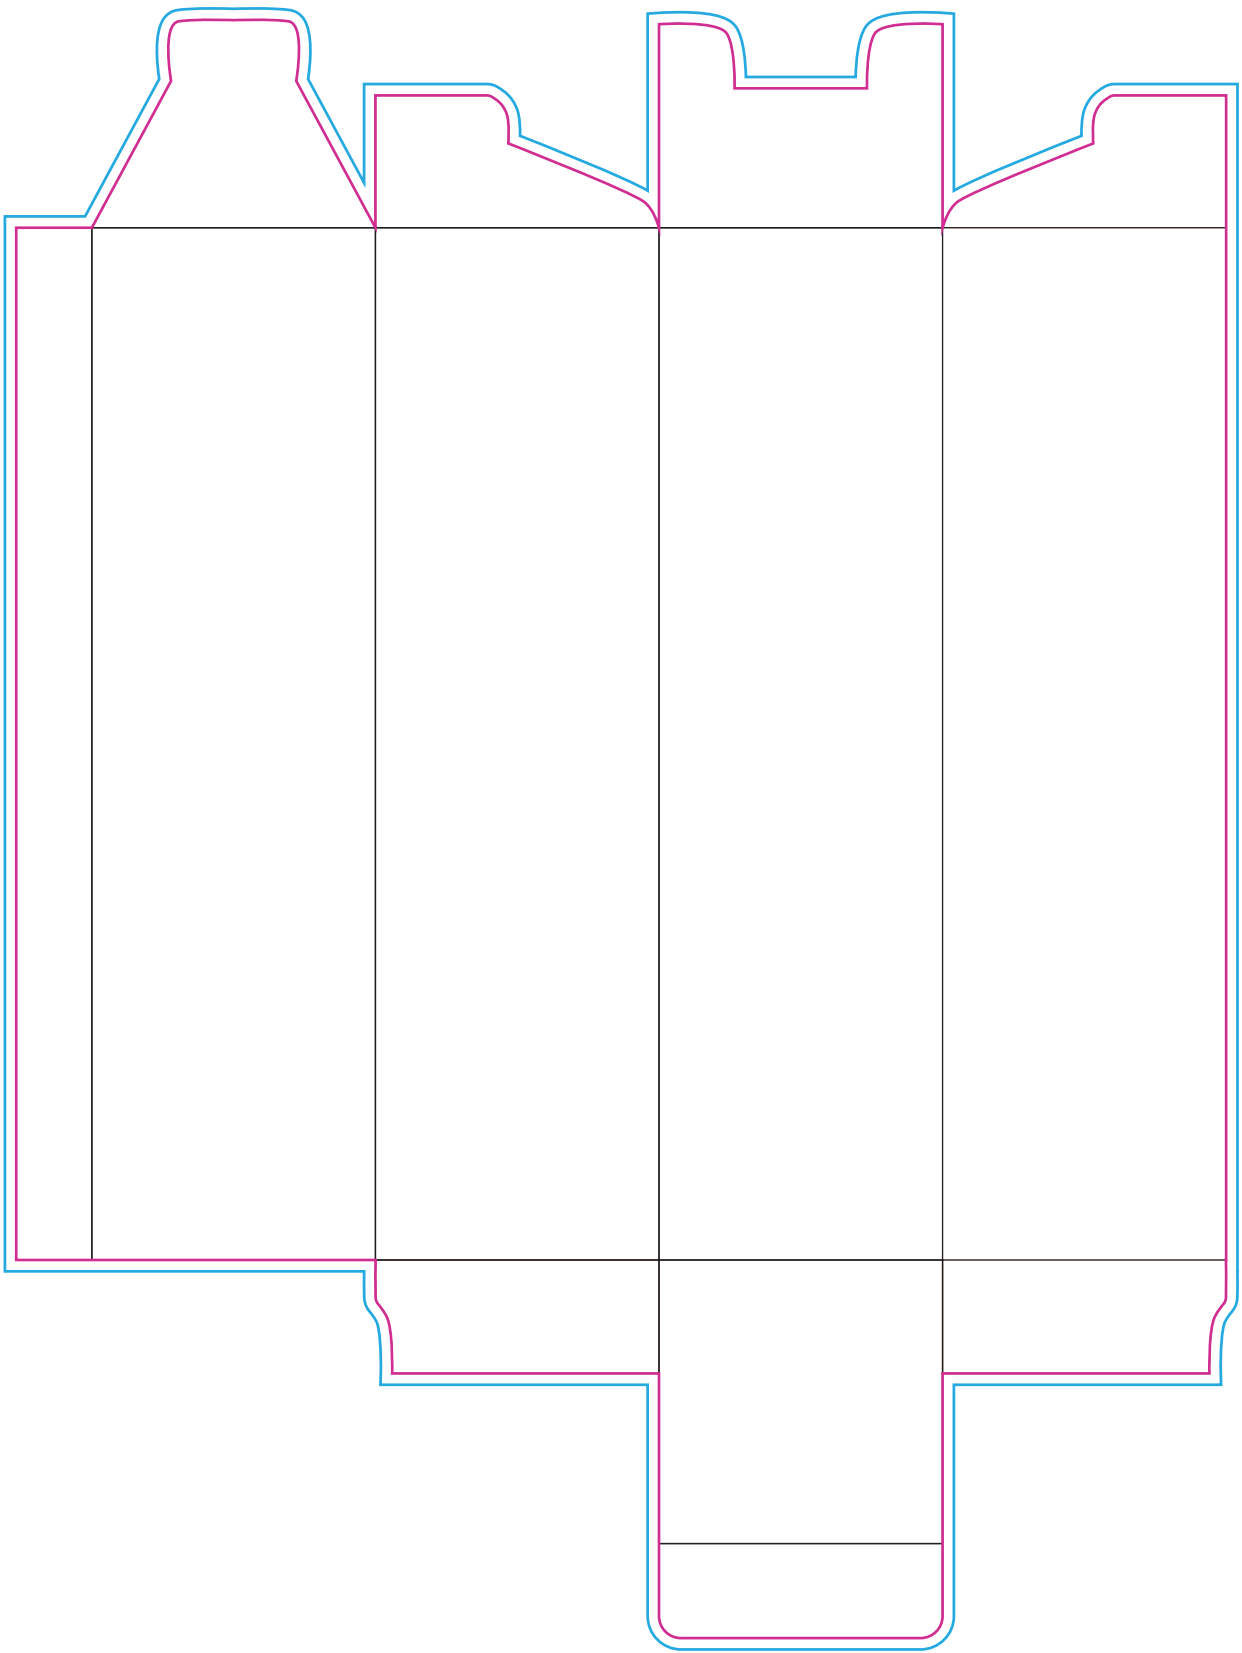

Product: PXD001
Product Size: 71mm(W)x 267mm(H)
Decoration Options: Print

-  Screen Print/ Engraving area
-  Rotary Digital Print area

Shown at 50% actual size

Screen Print/ Engraving size: 60mm(W) x 60mm(H)

Rotary Digital Print (Body wrap): 220mm x 110mm(H)

Shown at 50% actual size
Print size:226mm(w) x 235mm(h)

— Knife line
— Bleed line

Print size:320mm(w)×428mm(h)
Shown at 50% actual size

— Knife line
— Bleed line