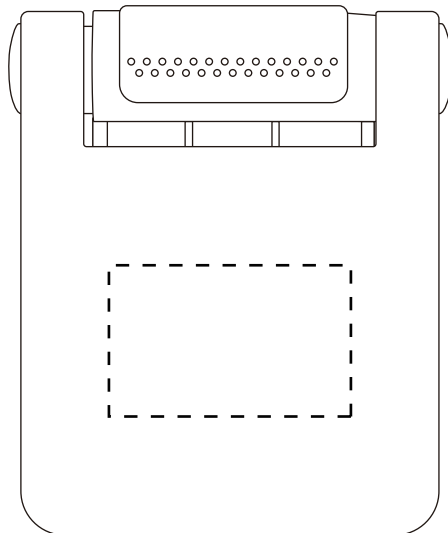

Product: PXM3958
Product Size: 5.4x7x1.5cm
Decoration Options: Print

Shown at 100% actual size
Print size: 32mm(W) x 20mm(H)