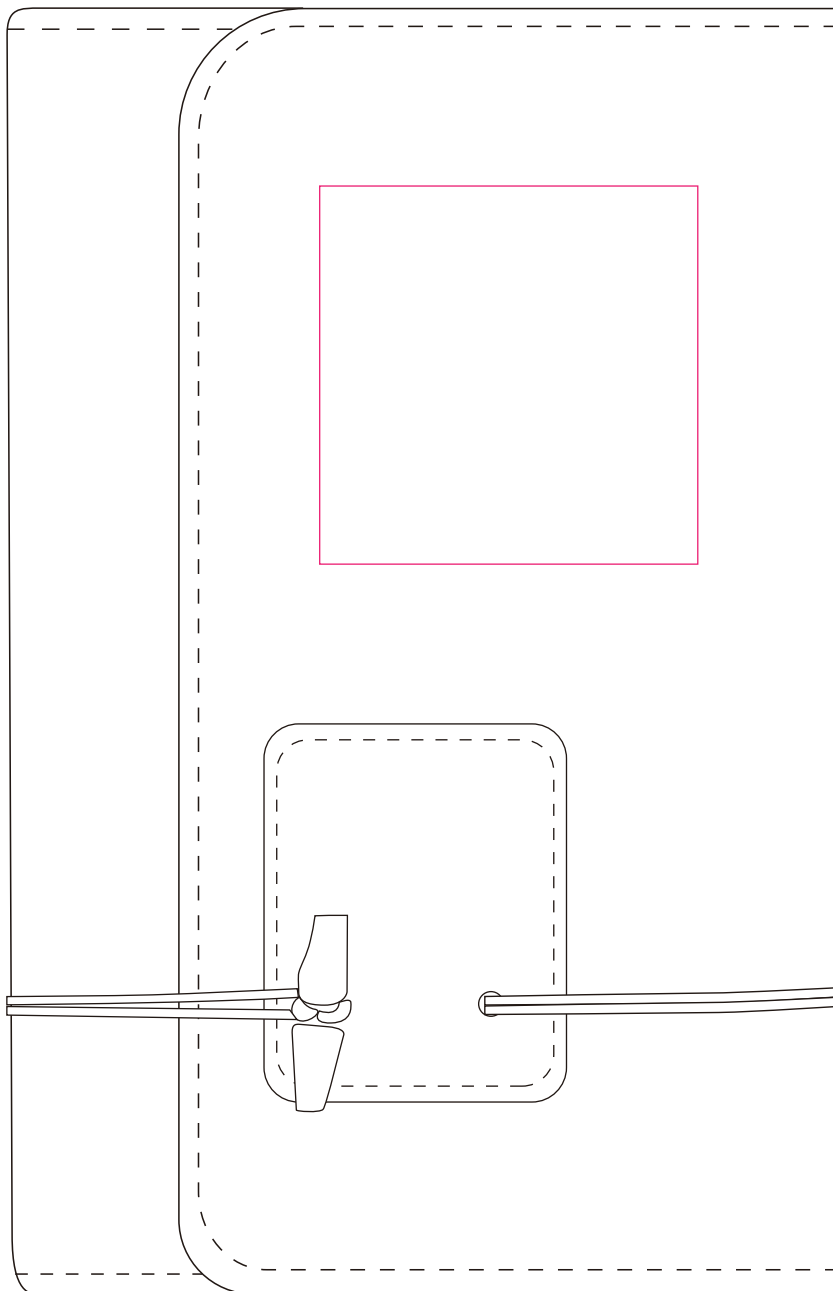

Product: PXS012
Product Size: 220mm(W)x 340mm(H)
Decoration Options: Print

Shown at 50% actual size
Print size: 100mm(W) x 100mm(H)