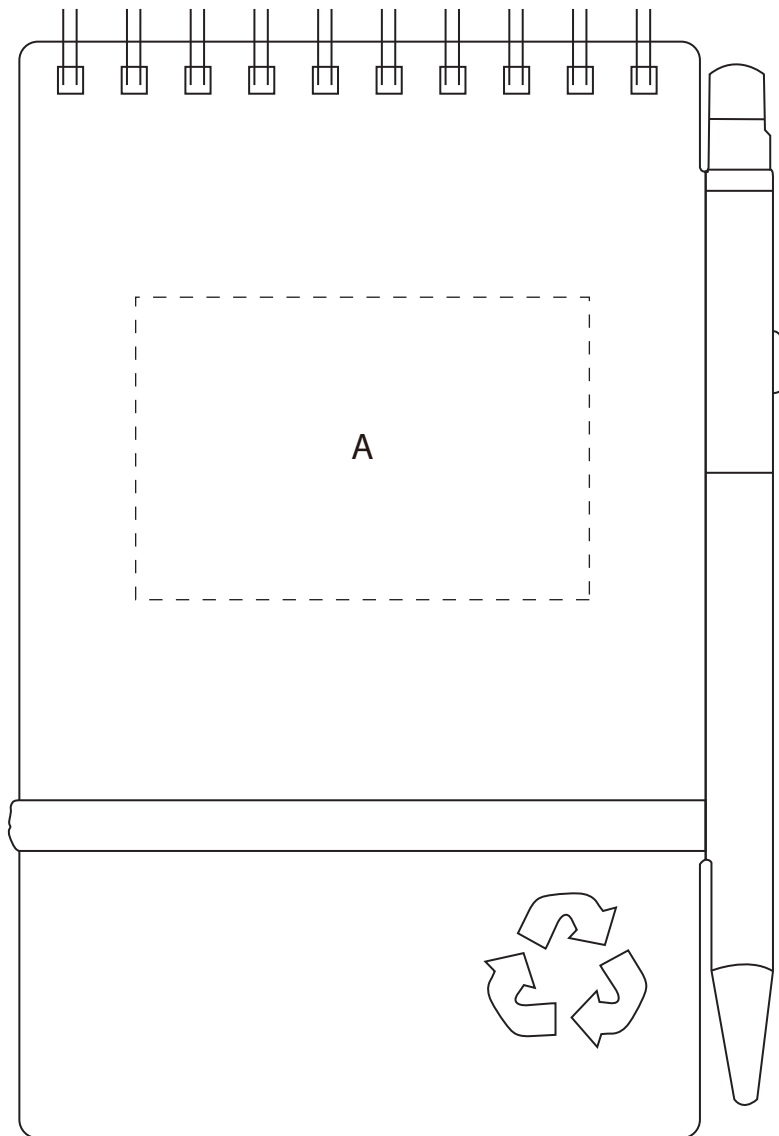

Product: PXS1018
Product Size: 14.5x9x1cm
Decoration Options:

Shown at 100% actual size
A: Print size: 60mm(w) x 40mm(h)